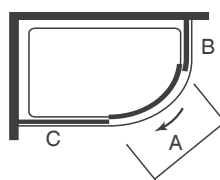

2 DOOR QUADRANTS

1900
MM
HEIGHT
STANDARD RANGE

6
MM
GLASS
THICKNESS

MERSHIELD
STAYCLEAR

10yr.
Guarantee

FEATURES & BENEFITS

- ▶ Height 1900mm
- ▶ 6mm Toughened Safety Glass
- ▶ Easy Clean Frame
- ▶ Reversible
- ▶ Mershield Stay Clean, Easy Clean Glass
- ▶ Chrome Designer Handle
- ▶ 10yr Guarantee

Product Information

2 Door Quadrants

Size	Adjustment in Recess Min - Max	Order Code
800x800	770-790	KA2Q80
900x900	870-890	KA2Q90

2 Door Offset Quadrants

Size	Adjustment Min - Max	Order Code
900x760	870-890/ 730-750	KA2Q976
900-800	870-890/ 770-790	KA2Q980
1000x800	970-990/ 770-790	KA2Q108
1200x800	1170-1190/ 770-790	KA2Q128
1200x900	1170-1190/ 870-890	KA2Q129

MERLYN designer handle

MERLYN IQ installation tool. Makes fitting even easier.

All MERLYN IQ doors are manufactured in accordance with BS EN 14428.

Configuration

Code	A	B	C
KA1Q80	435	490	215
KA1Q90	485	530	325
KA1Q100	485	630	425
KA1Q108	435	490	425
KA1Q128	435	490	625
KA1Q129	485	530	625

A = Opening space
B = Fixed Curved Panel
C = Fixed Straight Panel

Please add 20mm to Tray Finish Adjustment when using a Side Panel.
For wetroom installation, please reduce Side Panel Tray Finish Adjustment by 20mm.
Inline panels can be fitted to either or both sides of sliding door