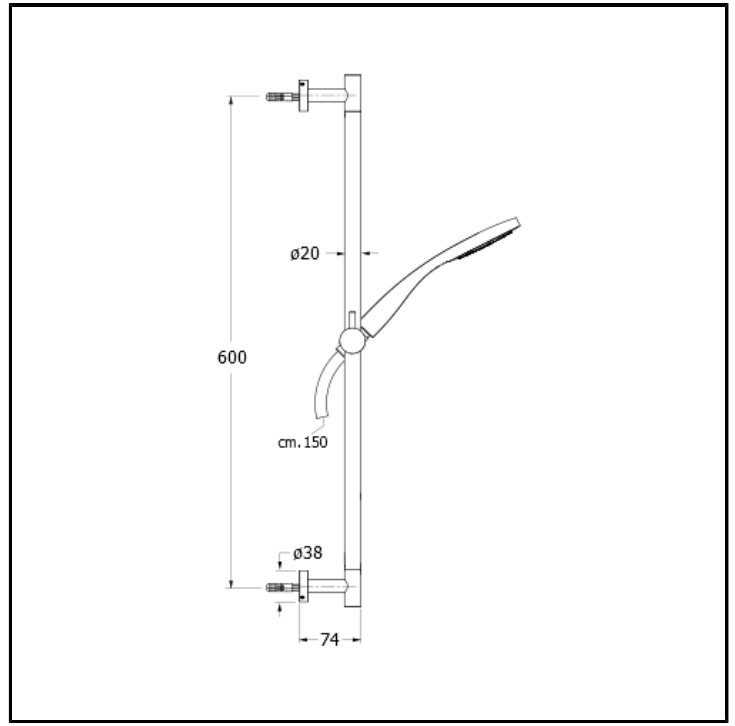

CRIPD082

60 cm sliding bar with LONG LIFE flexible hose and skewed anti-limescale hand shower

FINITURE

 Chrome

CHARACTERISTICS

-
-

FEATURES FROM TECHNOLOGIES

-