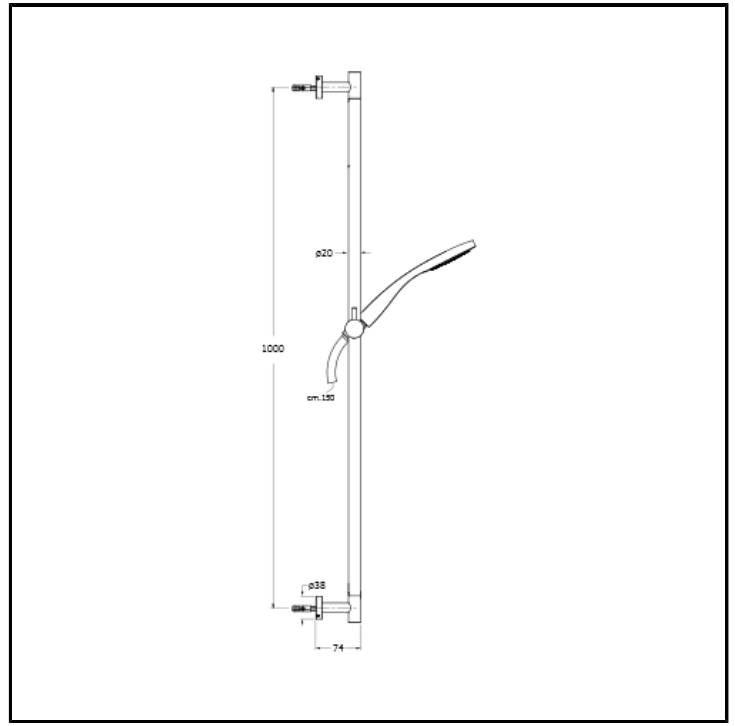

# CRIPD083

100 cm sliding bar with LONG LIFE flexible hose and skewed anti-limescale hand shower