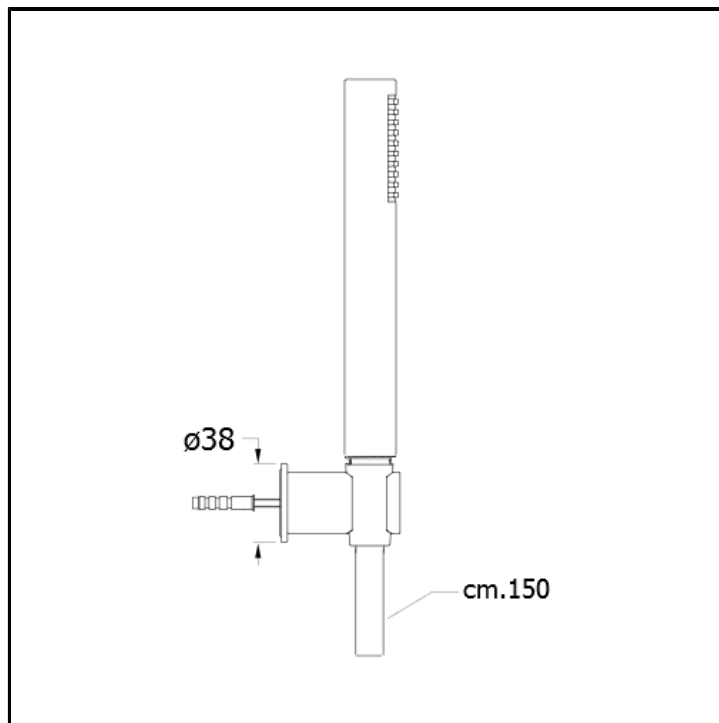

CRIPD642

Hand shower holder with ABS anti-lime hand shower and LONG LIFE flexible hose

FINITURE

 Chrome

CHARACTERISTICS

-

FEATURES FROM TECHNOLOGIES

-