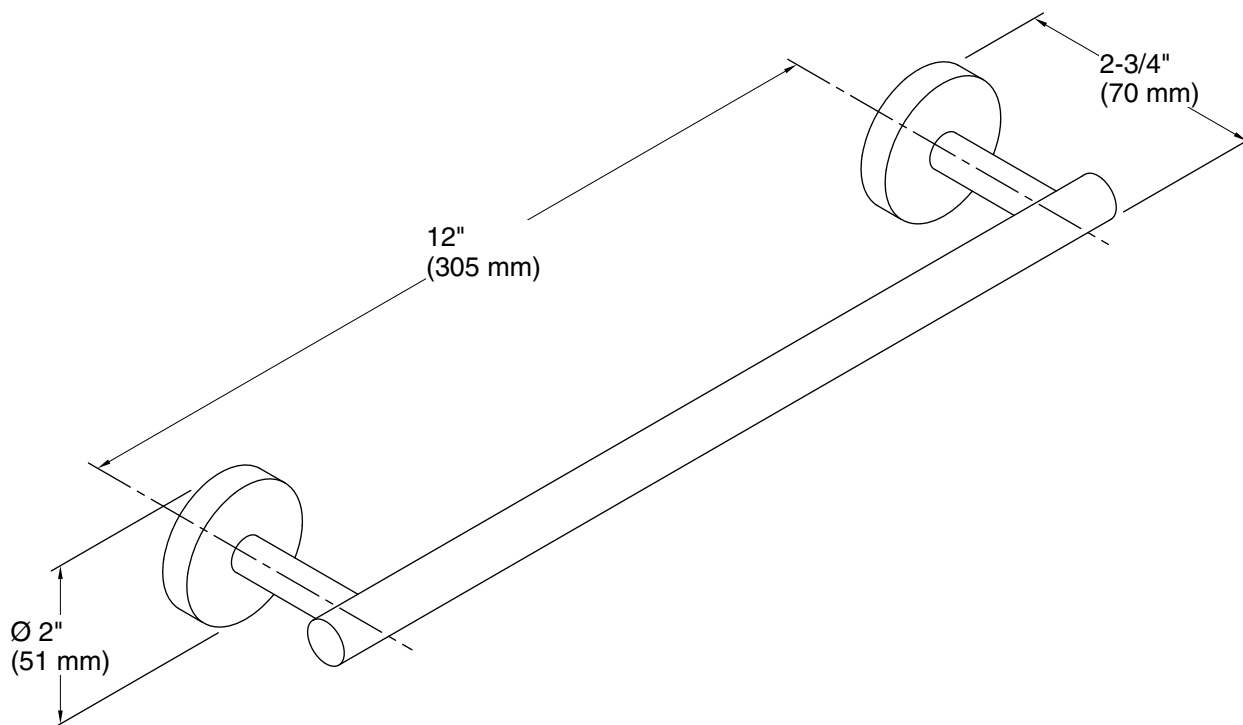

Features

- Coordinates with other items in the Elate collection.

Material

- Premium metal construction for durability and reliability.
- KOHLER finishes resist corrosion and tarnishing.

Installation

- Installation hardware included.

Color	Code	Description
	CP	Polished Chrome
	BN	Vibrant® Brushed Nickel

Technical Information

All product dimensions are nominal.

Material: Zinc, Brass

Notes

Install this product according to the installation instructions.