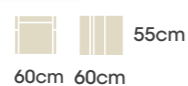

XS Easy chair
Butaca XS
Chauffeuse XS

XS sofa
Sofá XS
Canapé XS

Rectangular table
Mesa rectangular
Table rectangulaire

XS table
Mesa XS
Table XS

XS armchair · Sillón XS · Fauteuil XS

XS Armchair
Sillón XS
Fauteuil XS

XS table
Mesa XS
Table XS

WIDE ARM OPTIONS · OPCIONES BRAZO ANCHO · OPTION ACCOUDOIR LARGE

End unit without back
Módulo final sin respaldo
Élément sans accoudoir final

Tray
Bandeja
Plateau

METAL FINISHES · ACABADOS METÁLICOS · FINITIONS METAUX