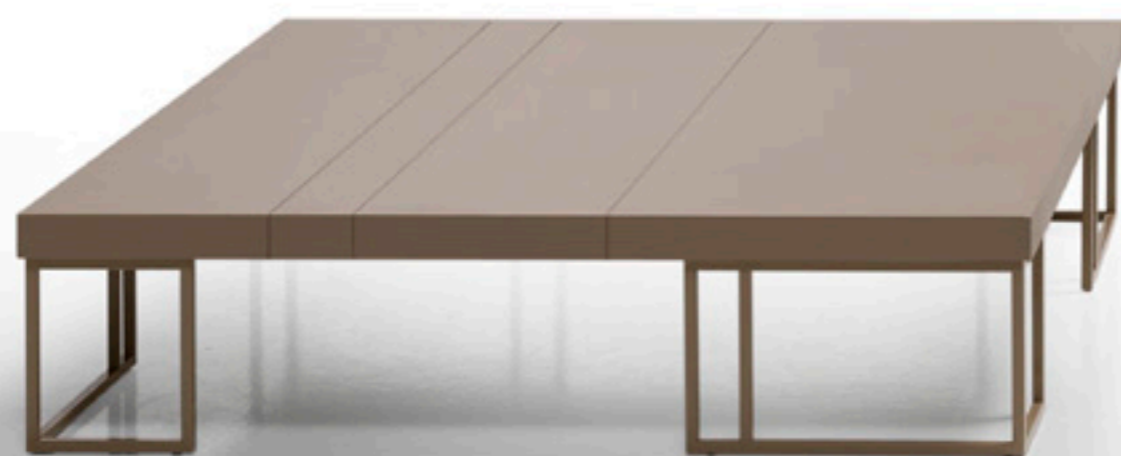

Coffee tables are in different sizes and finishes. Table tops can be lacquered in different colours or made with natural oak veneer varnished in different colours.

Las mesas de centro se ofrecen en varias medidas y acabados. La tapas pueden ser lacadas en colores o de chapa de roble natural, barnizadas en diferentes colores.

Les tables d'appoint existent dans différentes mesures et finitions. Les plateaux existent en finition laquée de couleurs variées ou en plaque de chêne naturel ou vernis.