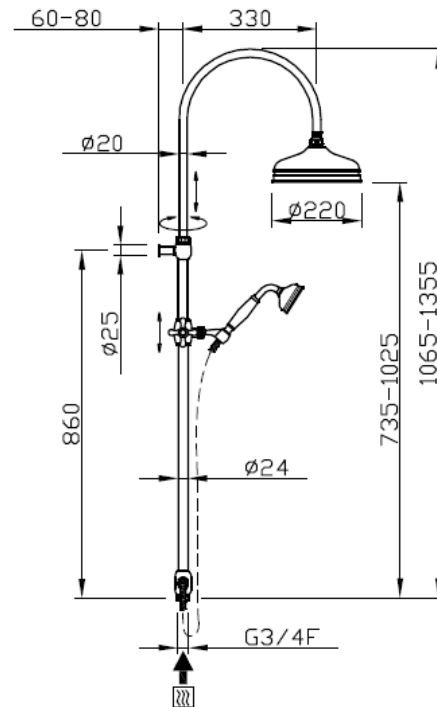

SPARE PARTS

TECHNICAL DRAWING