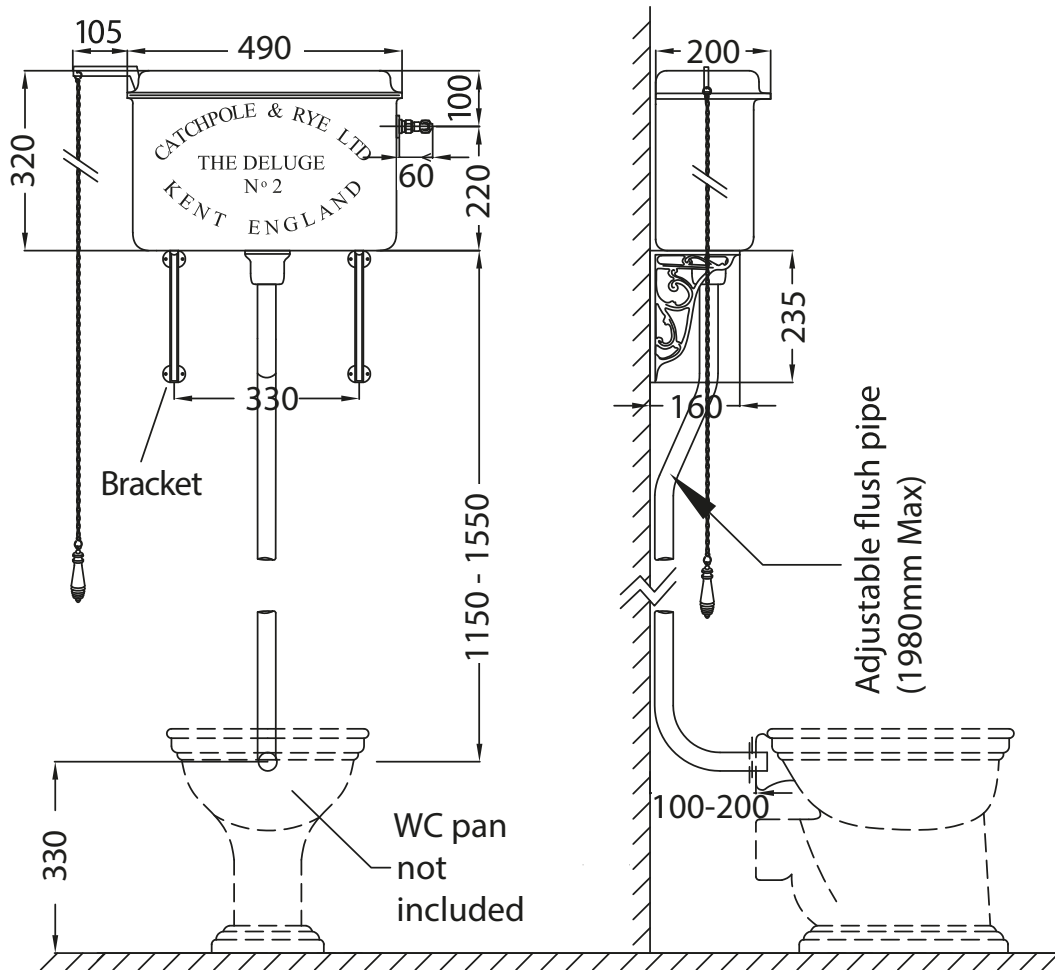

Catchpole & Rye

Saracens Dairy,
Pluckley,
Kent. U.K.
TN27 0SA.
TEL: +44 (0)1233 840840
EMAIL: info@catchpoleandrye.com

Product Range:
Lavatories & Cisterns

Product Name:
The High Level Metal
W/C Ensemble

DIMENSIONAL DATA SHEET DATE: SEPTEMBER 2018

NOTES:

DIMENSIONS IN MILLIMETRES.

WHILST EVERY EFFORT IS MADE TO ENSURE THE ACCURACY OF THESE DATA SHEETS THEY ARE SUBJECT TO CHANGE WITHOUT NOTICE AS PART OF THE COMPANY'S PRODUCT DEVELOPMENT PROCESS.