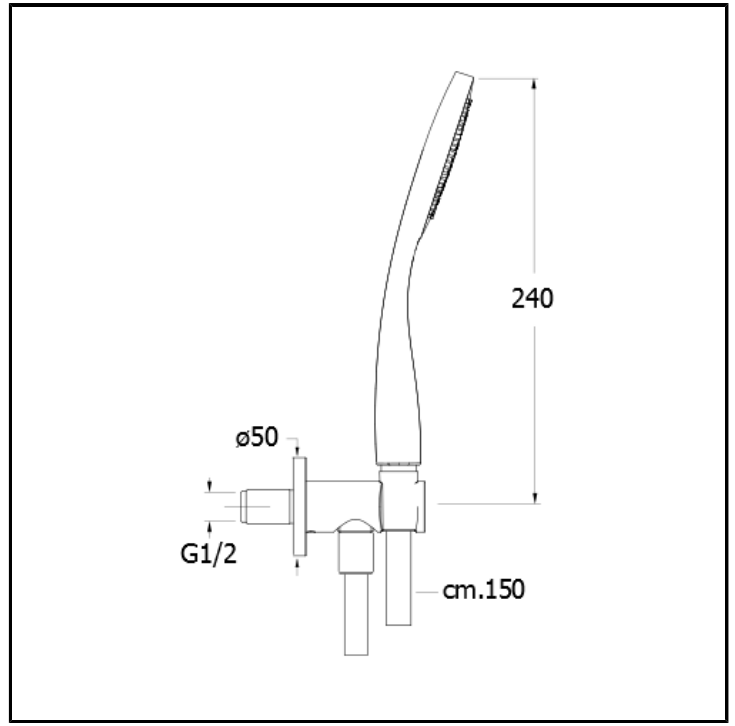

CRIPD476

Hand shower holder with wall outlet, anti-lime hand shower and LONG LIFE flexible hose

FINITURE

 Chrome

CHARACTERISTICS

-

FEATURES FROM TECHNOLOGIES

-