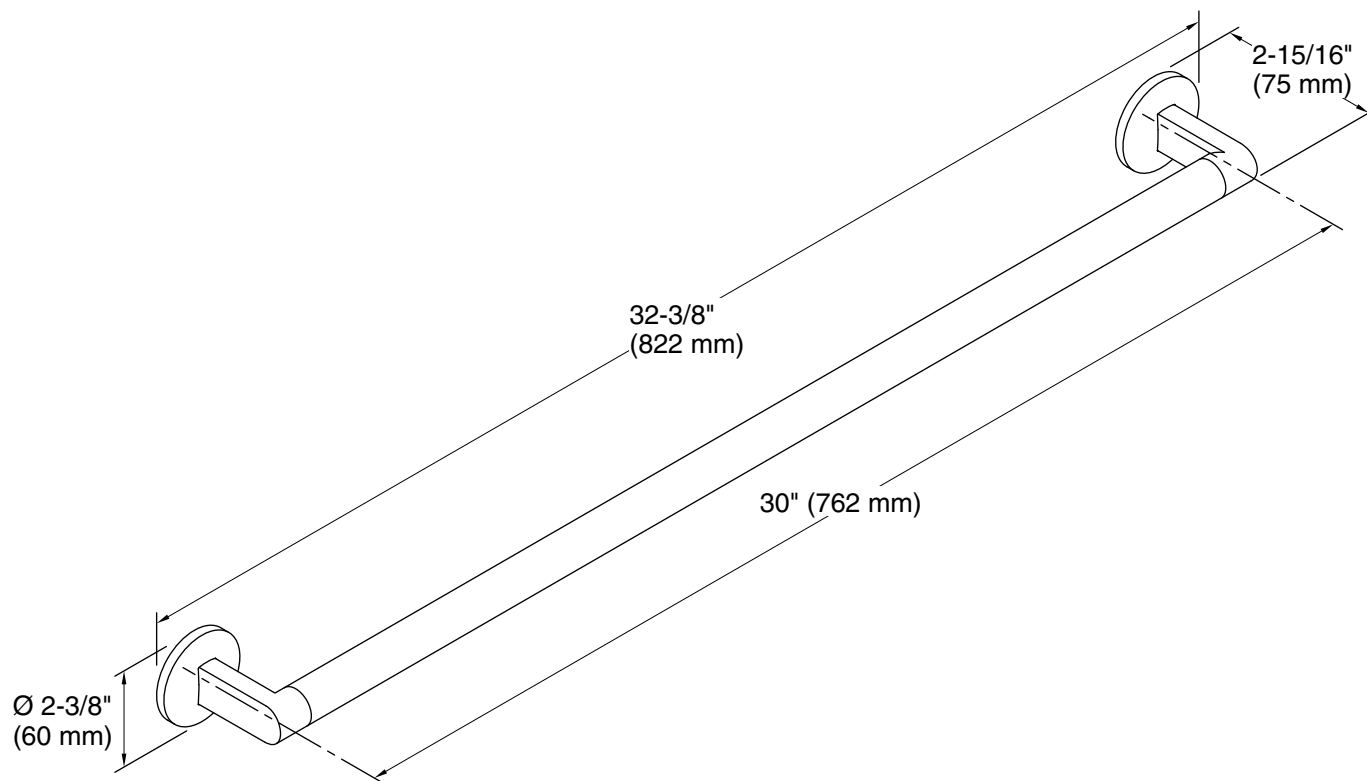

Technical Information

All product dimensions are nominal.

Material: Zinc, Brass

Notes

Install this product according to the installation instructions.

CAUTION: Risk of personal injury. Do not install these products in any area where they are likely to be used inadvertently as a grab bar or support bar. These products are not designed or intended for use as a grab bar or support bar.