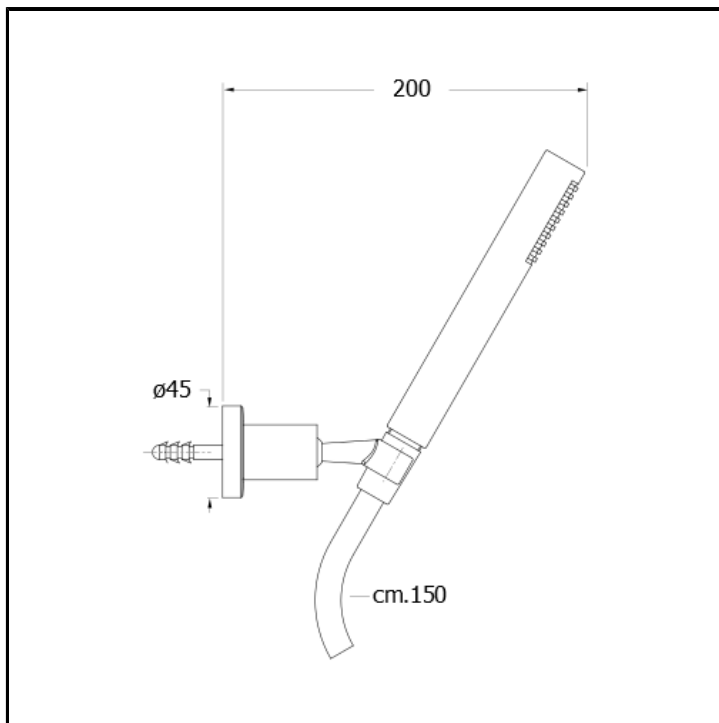

CRIPD680

Adjustable hand shower holder with ABS anti-lime hand shower and LONG LIFE flexible hose

FINITURE

 Chrome

CHARACTERISTICS

-

FEATURES FROM TECHNOLOGIES

-