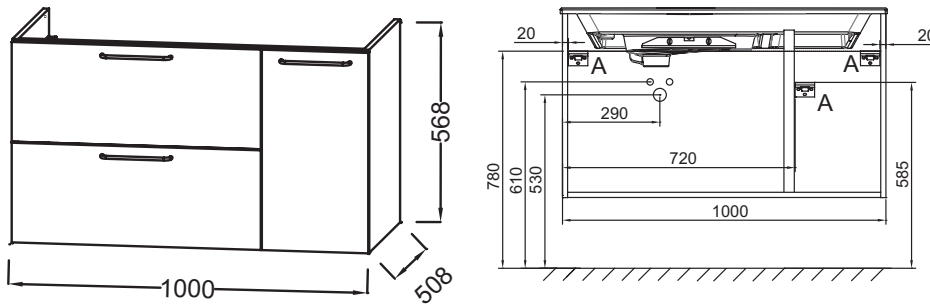

**EB2544-R9**

**Collection:** ODÉON RIVE GAUCHE

**Finish\*:**

**Main features:**

**Features**

- DIMENSIONS: 100 x 50.80 x 56.80 cm
- MATERIAL: Lacquer or melamine
- NORMS AND REGULATION: NF
- VERSION: Black handle
- INSIDE FINISH: Grey
- ADDITIONAL INFORMATION: tap, vanity top/basin and fixings set not included

- WEIGHT: 40.2 kg
- INSTALLATION TYPE: Wall-hung
- STORAGE TYPE: Drawer + door
- HANDLE : Attached wire handle
- FIXING: Installer selects fixings set according to wall support

**Consumer benefits**

- SOUND COMFORT: Drawers equipped with a damper close system
- PERFECT FINISH: Wide choice of finishes

**Installation benefits**

- EASY INSTALLATION: Assembled cabinet

**Required products**

- EB2564: Vanity top frosted glass 101 cm
- EXAU112-Z: Vanity top 100 cm

**Technical drawing**

Product Specification: Base unit for vanity top 100 cm, 2 drawers/1 door, black handles. EB2544-R9. Collection: ODÉON RIVE GAUCHE. DIMENSIONS: 100 x 50.80 x 56.80 cm. WEIGHT: 40.2 kg. MATERIAL: Lacquer or melamine. INSTALLATION TYPE: Wall-hung. NORMS AND REGULATION: NF. STORAGE TYPE: Drawer + door. VERSION: Black handle. HANDLE : Attached wire handle. INSIDE FINISH: Grey. FIXING: Installer selects fixings set according to wall support. ADDITIONAL INFORMATION: tap, vanity top/basin and fixings set not included.