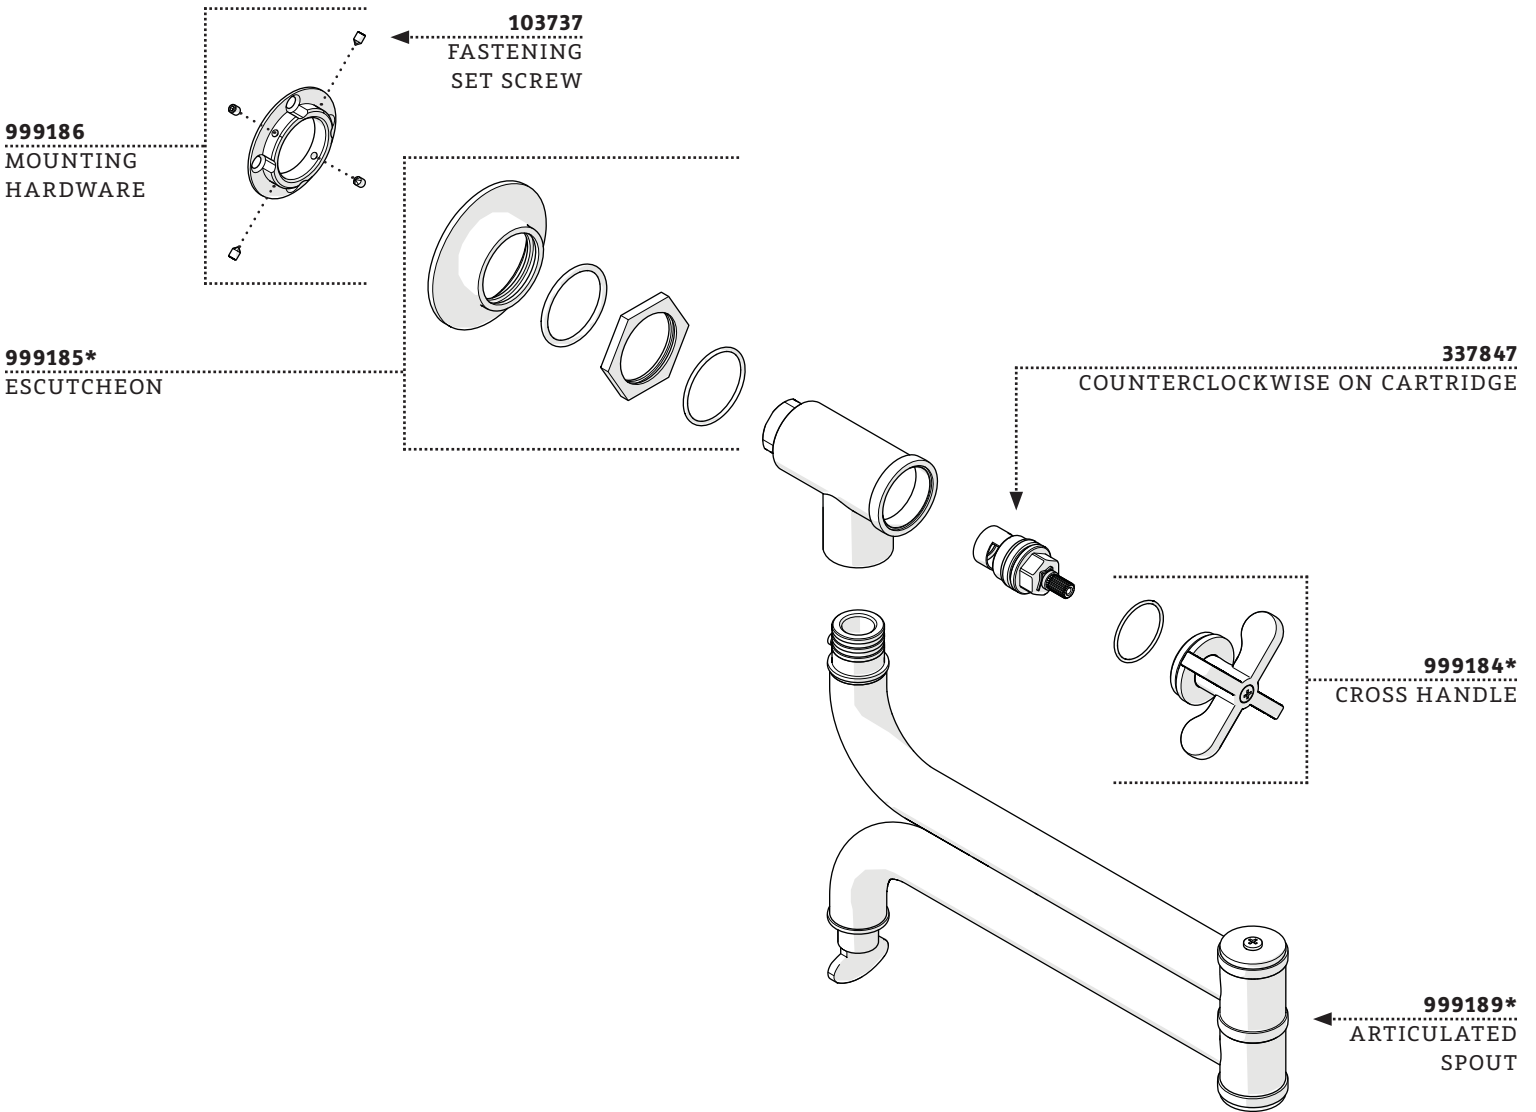

ESTB. 1978

WATERWORKS

SERVICE PARTS

STYLES: HNPFO1

*FINISH/COLOR MUST BE SPECIFIED WHEN ORDERING
++SUPPLIED AS A PAIR

DOCUMENT: SPHN27_REV01

ESTB. 1978

WATERWORKS

SERVICE PARTS

STYLES: HNPFO1

*FINISH/COLOR MUST BE SPECIFIED WHEN ORDERING
++SUPPLIED AS A PAIR

DOCUMENT: SPHN27_REV01

999188*
LOWER SPOUT SEAL