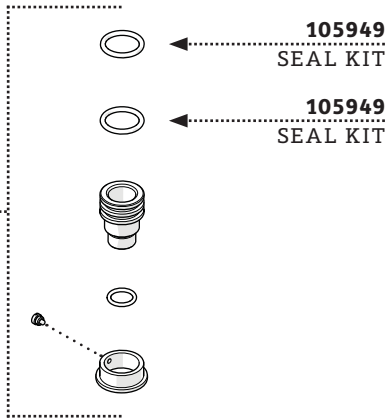

ESTB. 1978

WATERWORKS

SERVICE PARTS

STYLES: HNPFO1

*FINISH/COLOR MUST BE SPECIFIED WHEN ORDERING
++SUPPLIED AS A PAIR

DOCUMENT: SPHN27_REV01

ESTB. 1978

WATERWORKS

SERVICE PARTS

STYLES: HNPFO1

*FINISH/COLOR MUST BE SPECIFIED WHEN ORDERING
++SUPPLIED AS A PAIR

DOCUMENT: SPHN27_REV01

999188*
LOWER SPOUT SEAL