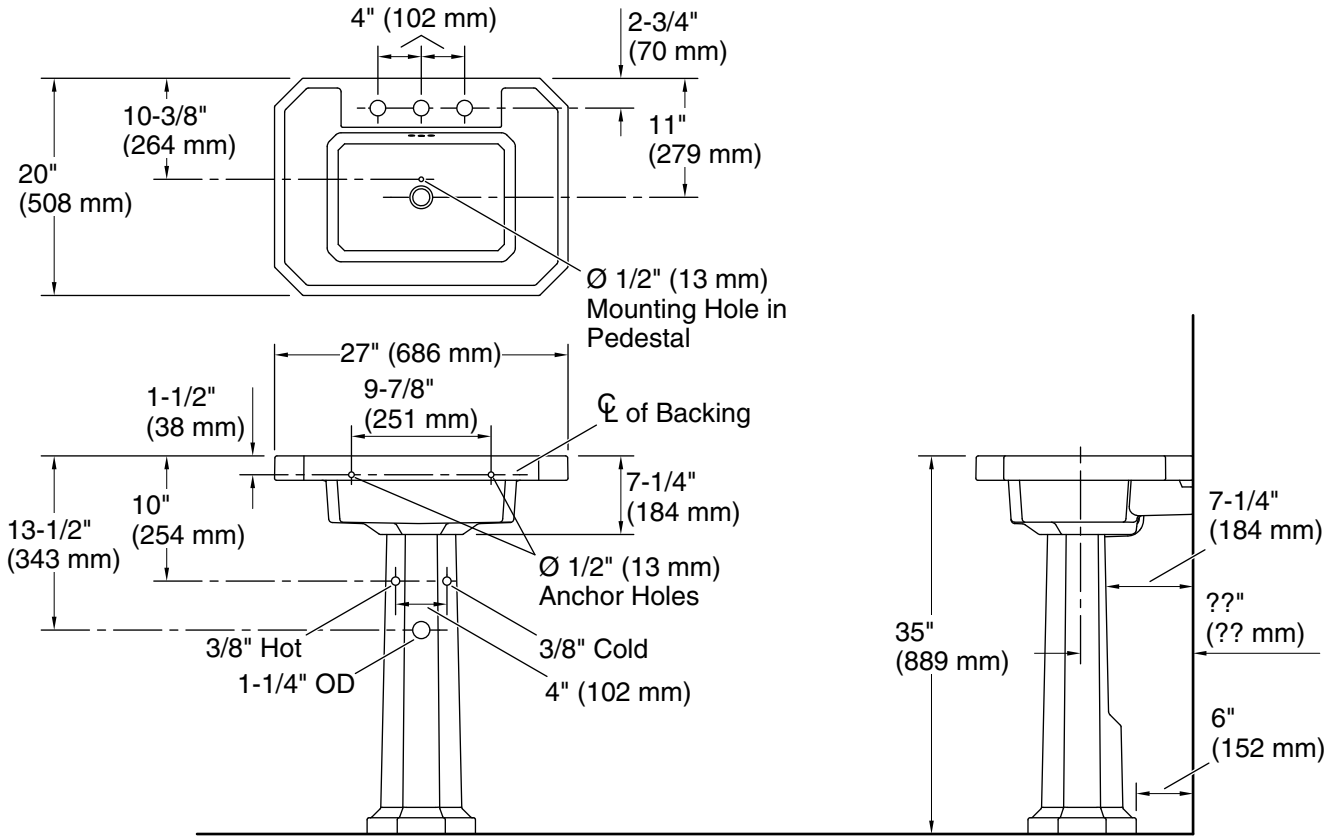

Features

- 8" (203 mm) centerset faucet holes.
- Rectangular basin.
- Overflow drain.
- Combination consists of the K-2323-8 sink and the K-2324 pedestal.
- Coordinates with other products in the Kathryn collection.

- 1041816 Hardware kit, Hollow Wall

Included Components

Product consists of:

- K-2324 Bathroom Sink Pedestal
- K-2323-8 Pedestal Bathroom Sink Basin

Additional Components:

- Accessory pack
- rubber pads

Codes/Standards

Technical Information

All product dimensions are nominal.

- Bowl configuration: Single
- Installation: Pedestal
- Bowl area (Only): Length: 17" (432 mm)
Width: 11-1/2" (292 mm)
Water depth: 4-1/8" (105 mm)
- Number of deck holes: 3
- Faucet hole spacing: 8" (203 mm)
- Faucet hole(s): 1-3/8" (35 mm)
- Drain hole: 1-3/4" (44 mm)