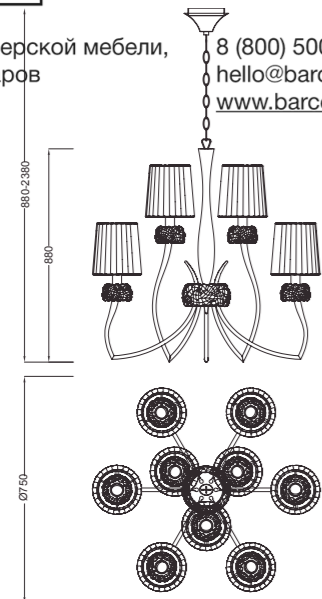

Продажа дизайнерской мебели, света и аксессуаров по всей России

8 (800) 500-70-36
hello@barcelonadesign.ru
www.barcelonadesign.ru

1. **4630**
   E14 9x13W - 220/240V (no incl.)
   Cromo - Chrome Pantalla blanca - White Shade
2. **4730**
   E14 9x13W - 220/240V (no incl.)
   Cuero - Antique brass Pantalla blanca - White Shade