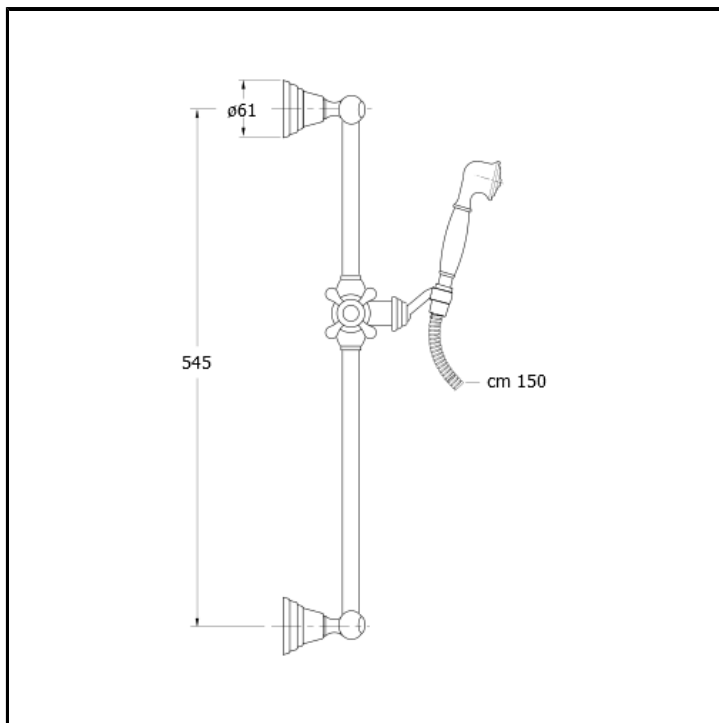

CRIPD066

54 cm sliding bar with flexible hose and anti-limescale hand shower

FINITURE

 Chrome

CHARACTERISTICS

-
-

FEATURES FROM TECHNOLOGIES

-