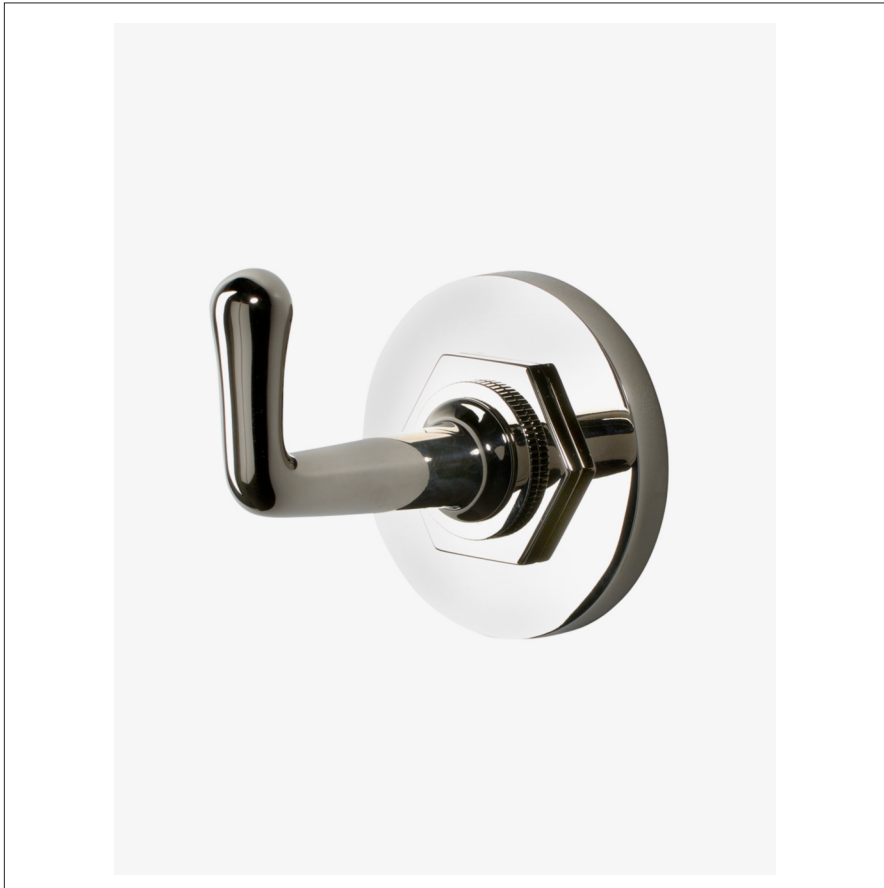

## HENRY

Henry Single Robe Hook

HNRH01

SHOWN IN HENRY SINGLE ROBE HOOK| HNRH01

### TECHNICAL DETAILS

Adjustable Levelers / Feet: N  
Adjustable Shelves: N  
Escutcheon Primary Material: Brass  
Hardware Shape: Hook  
Installation Type: Wall Mounted  
Primary Material: Brass  
Suggested Application: Bath

### PRODUCT FEATURES

2 5/16" x 2 5/8" x 2 7/16"

Made of Brass

6 lb

## HENRY

Henry Single Robe Hook

HNRH01

TOP VIEW SCALE: 6"=1'-0"

FRONT VIEW SCALE: 6"=1'-0"

SIDE VIEW SCALE: 6"=1'-0"