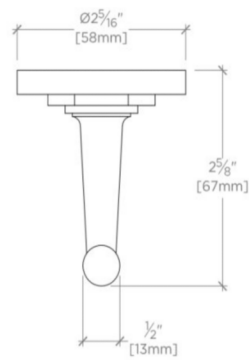

### TECHNICAL DETAILS

Adjustable Levelers / Feet: N  
Adjustable Shelves: N  
Escutcheon Primary Material: Brass  
Hardware Shape: Hook  
Installation Type: Wall Mounted  
Primary Material: Brass  
Suggested Application: Bath

### PRODUCT FEATURES

2 5/16" x 2 5/8" x 2 7/16"

Made of Brass

6 lb

## HENRY

Henry Single Robe Hook

HNRH01

TOP VIEW SCALE: 6"=1'-0"

FRONT VIEW SCALE: 6"=1'-0"

SIDE VIEW SCALE: 6"=1'-0"