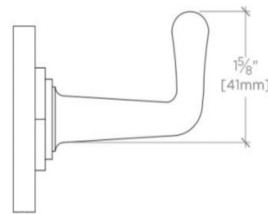

## HENRY

Henry Single Robe Hook

HNRH01

SHOWN IN HENRY SINGLE ROBE HOOK| HNRH01

### TECHNICAL DETAILS

Adjustable Levelers / Feet: N  
Adjustable Shelves: N  
Escutcheon Primary Material: Brass  
Hardware Shape: Hook  
Installation Type: Wall Mounted  
Primary Material: Brass  
Suggested Application: Bath

### PRODUCT FEATURES

2 5/16" x 2 5/8" x 2 7/16"

Made of Brass

6 lb

## HENRY

Henry Single Robe Hook

HNRH01

TOP VIEW SCALE: 6"=1'-0"

FRONT VIEW SCALE: 6"=1'-0"

SIDE VIEW SCALE: 6"=1'-0"