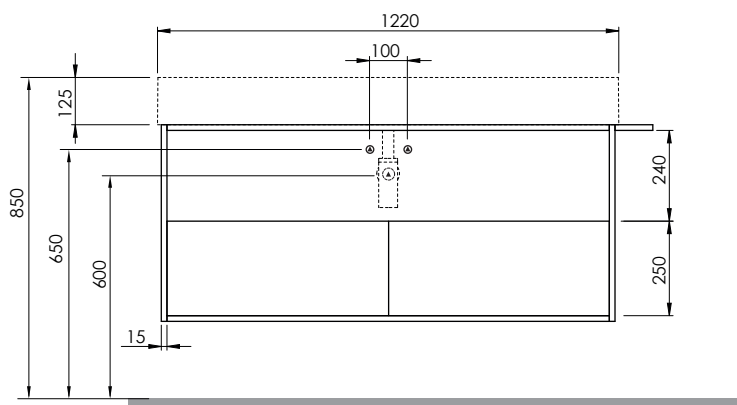

SQUARED wall-hung cabinet white structure and white elm finish with two drawers

MSQ 122 B OB

Mobile sospeso SQUARED struttura bianca con 2 cassetti finitura olmo naturale

SQUARED wall-hung cabinet white structure and natural elm finish with two drawers

MSQ 122 B ON

Cm 130X44,5XH52

kg 32,2

scala/scale 1:20 dimensioni/dimensions in mm

Gamma di colori disponibile per MOBILE

Color range available for FURNITURE

Olmo finitura bianco
White elm finish

Olmo finitura naturale
Natural elm finish