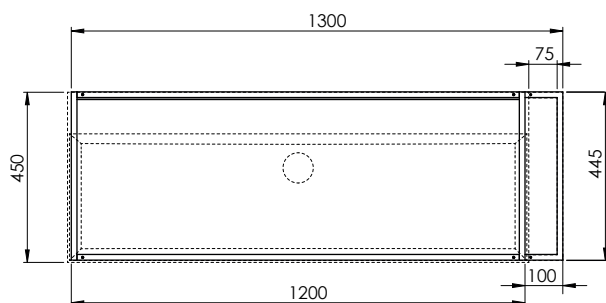

SQUARED wall-hung cabinet white structure and white elm finish with two drawers

MSQ 122 B OB

Mobile sospeso SQUARED struttura bianca con 2 cassetti finitura olmo naturale

SQUARED wall-hung cabinet white structure and natural elm finish with two drawers

MSQ 122 B ON

Cm 130X44,5XH52

kg 32,2

scala/scale 1:20 dimensioni/dimensions in mm

Gamma di colori disponibile per MOBILE

Color range available for FURNITURE

Olmo finitura bianco
White elm finish

Olmo finitura naturale
Natural elm finish