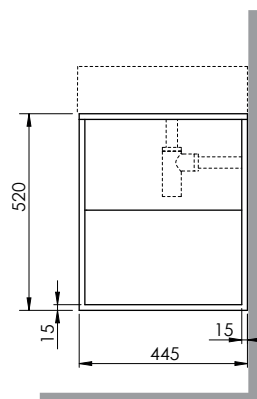

SQUARED wall-hung cabinet white structure and white elm finish with two drawers

MSQ 122 B OB

Mobile sospeso SQUARED struttura bianca con 2 cassetti finitura olmo naturale

SQUARED wall-hung cabinet white structure and natural elm finish with two drawers

MSQ 122 B ON

Cm 130X44,5XH52

kg 32,2

scala/scale 1:20 dimensioni/dimensions in mm

Gamma di colori disponibile per MOBILE

Color range available for FURNITURE

Olmo finitura bianco
White elm finish

Olmo finitura naturale
Natural elm finish