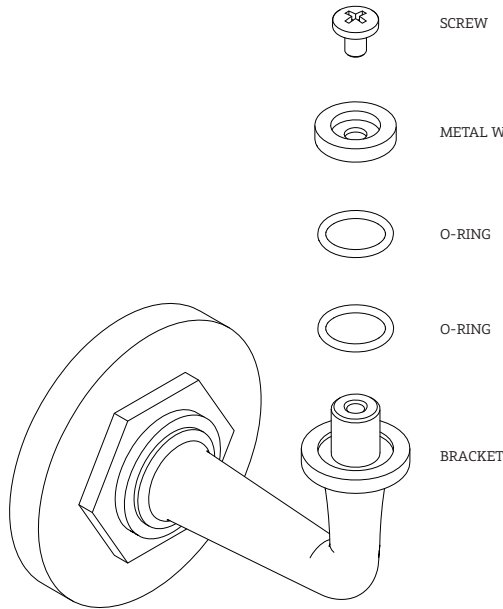

ESTB. 1978

WATERWORKS

KIT COMPONENTS

STYLES: HNSF24