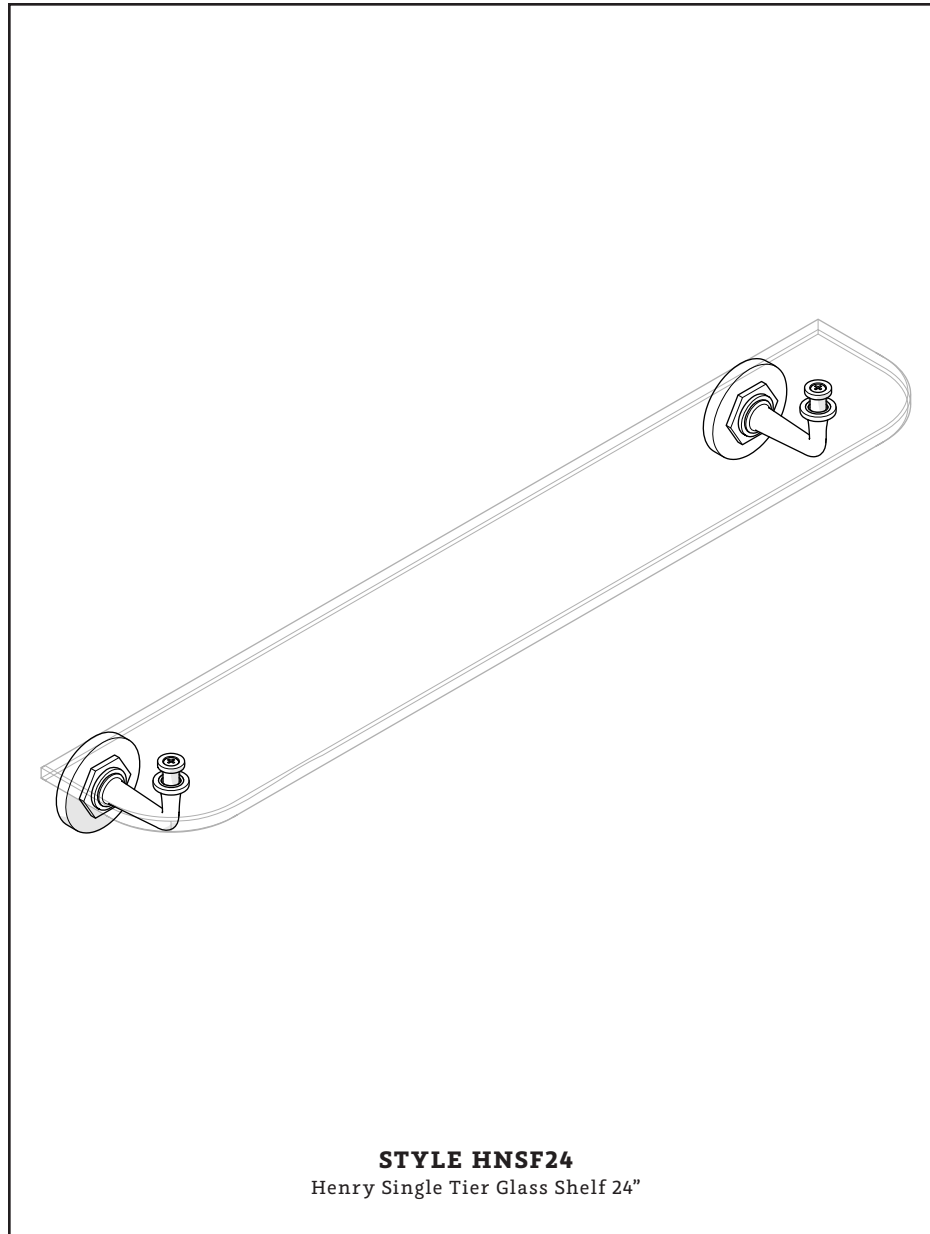

ESTB. 1978

WATERWORKS SERVICE PARTS

STYLE HNSF24
Henry Single Tier Glass Shelf 24"

WELCOME TO

WATERWORKS

For over three decades, Waterworks has transformed the bath through an absolute commitment to design authenticity, innovation and quality. A blend of scholarly appreciation and applied experience guarantees mechanical integrity, meticulous craftsmanship, and timeless designs.