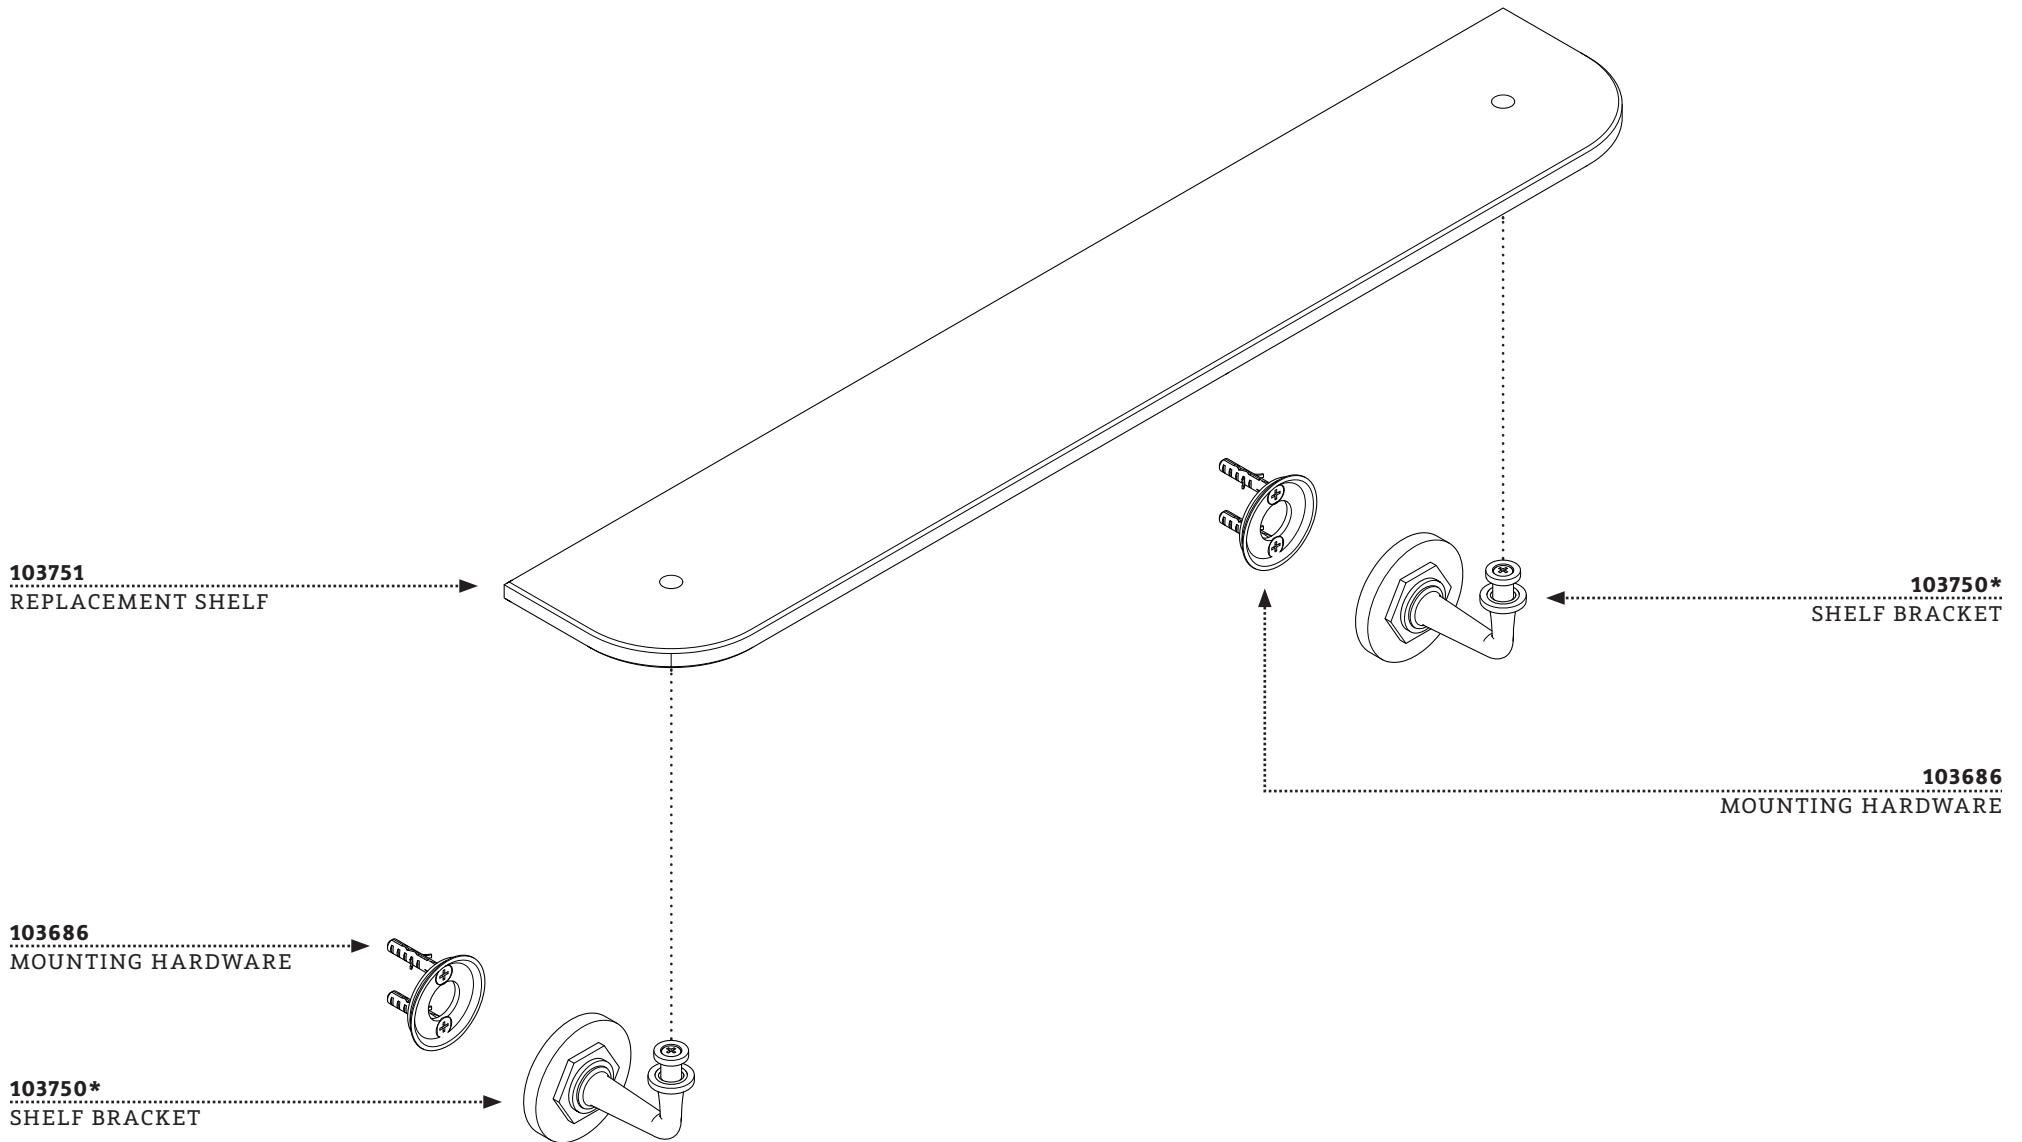

To obtain your complete warranty or inquire about warranty service, please visit us at www.waterworks.com or contact our Product Support Team.

ESTB. 1978

WATERWORKS

MAIN KITS

STYLES: HNSF24

*FINISH/COLOR MUST BE SPECIFIED WHEN ORDERING
++SUPPLIED AS A PAIR