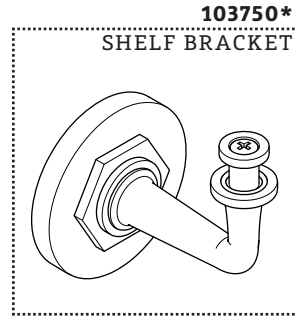

ESTB. 1978

WATERWORKS

KIT COMPONENTS

STYLES: HNSF24