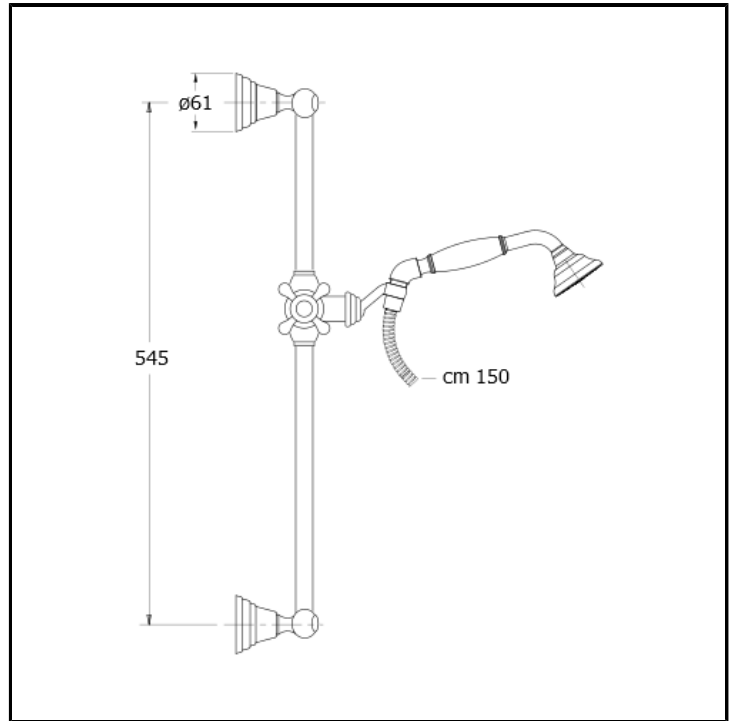

# CRIPD067

54 cm sliding bar with flexible hose and skewed anti-limescale hand shower