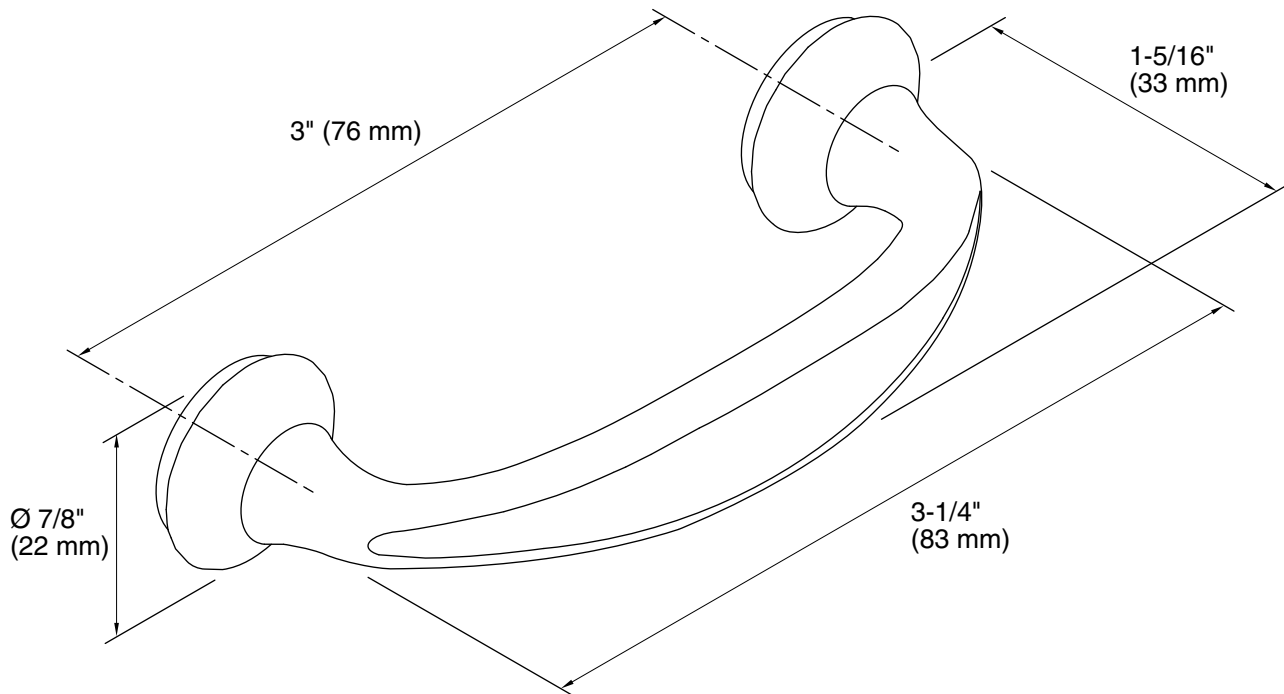

Technical Information

All product dimensions are nominal.

Material: Metal

Notes

Install this product according to the installation guide.

CAUTION: Risk of personal injury. Do not install this product in any area where it is likely to be used inadvertently as a grab bar or support bar. This product is not designed or intended for use as a grab bar or support bar.