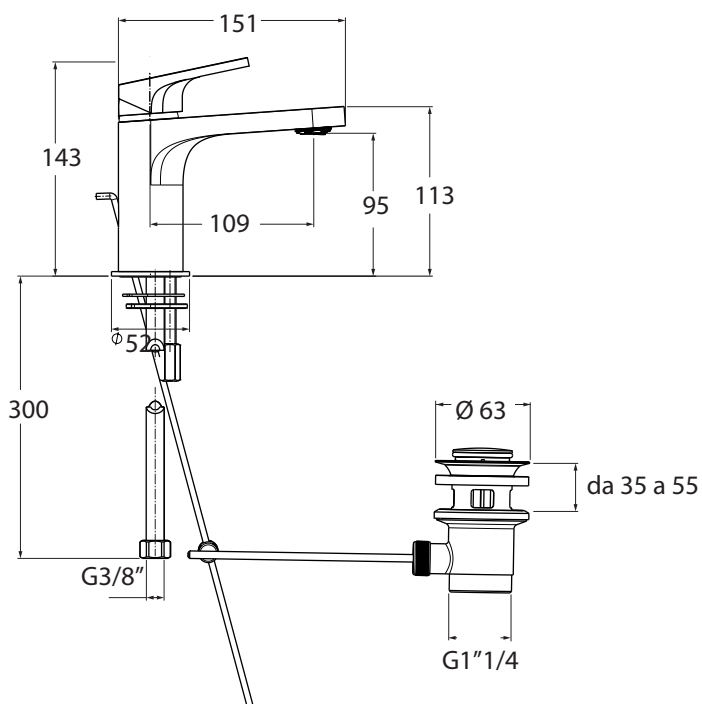

AN 21

con cartuccia joystick

codice
code

Monocomando lavabo
Single control washbasin mixer

AN 21

CM box 40x20 x h7

kg 1,9

scala/scale 1: 5 dimensioni/dimensions in mm

Rubinetteria. Taps.

TECHNICAL SHEET n°: 01	DESIGNER: ANGELETTI RUZZA	CODE: AN 21	Azzurra sanitari in ceramica S.p.a. via Civita Castellana snc 01030 Castel S.Elia (VT) - ITALY Tel.+39.0761 518155 Fax.+39.0761 514560	
SHEET FORMAT: A4	ISO	REVISION: 022	SCALE: 1:20	DATE: 01/08/2019
REGULATIONS				
All the measurements respect the tolerances provided by the "AZZURRA QUALITY GUIDELINES".				