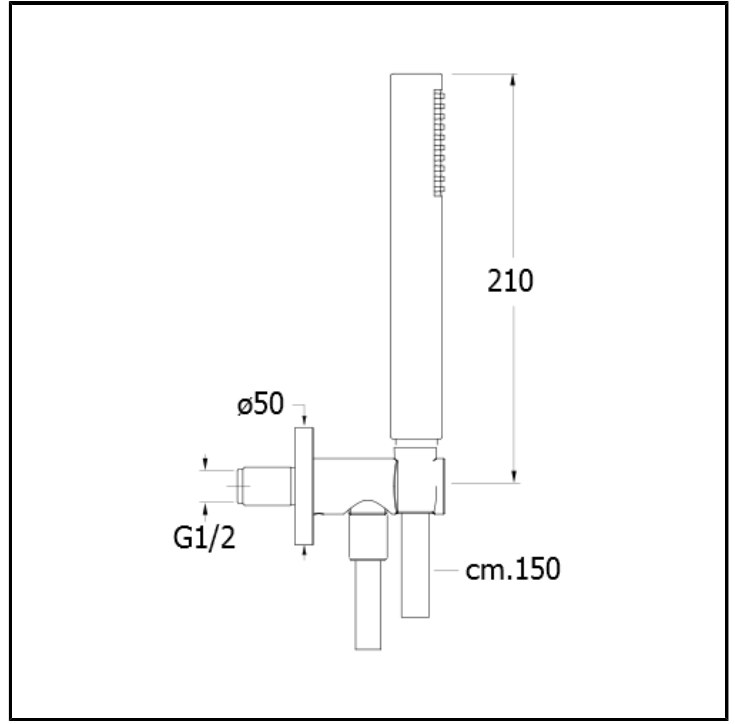

Hand shower holder with wall outlet, ABS anti-lime hand shower and LONG LIFE flexible hose

FINITURE

- White matt
- Chrome
- Polished black chrome
- Brushed black chrome
- PVD polished gold brass
- PVD brushed gold brass
- Polished metallic
- Brushed metallic
- Black matt
- Yellow gold oro
- PVD polished rose gold
- PVD brushed rose gold

CHARACTERISTICS

-

FEATURES FROM TECHNOLOGIES

-

INSTALLATION

- Wall

TPOLOGY

-
-