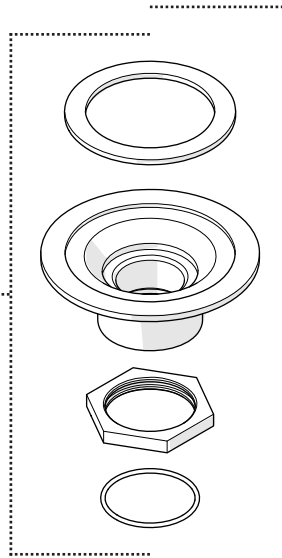

ESTB. 1978

WATERWORKS

SERVICE PARTS

STYLE: HNSH30

*FINISH/COLOR MUST BE SPECIFIED WHEN ORDERING
++SUPPLIED AS A PAIR

DATE:11.08.2019

532420*
ESCUTCHEON KIT

103758*
ARM AND FLANGE

999290
FLOW REGULATOR

UNSH81*
SHOWERHEAD