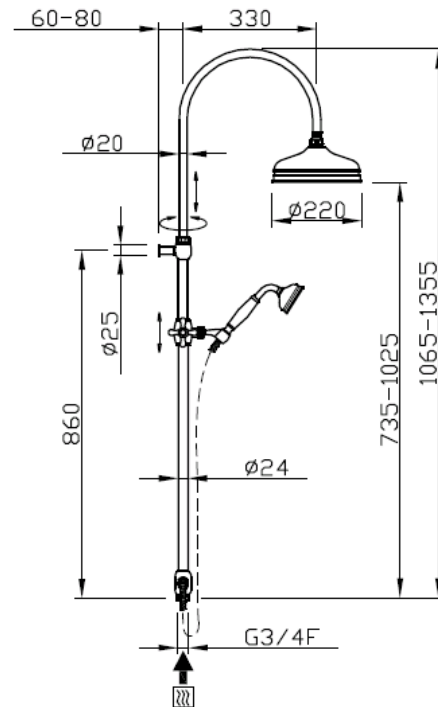

Telescopic colonial 3/4" connection

Telescopic colonial 3/4" connection
30030-CR

TECHNICAL INFORMATION

Traditional telescopic and turning shower column with adjustable mounting with articulated shower holder, diverter and 3/4 connection. Ø310 non-liming inspectable and serviceable traditional shower head in brass/stainless steel. Brass inspectable and serviceable traditional one jet shower. Brass double spiral flexible hose cm 150. CHROME

Flow rate:

? Doccia o soffione?

PICTURE

SPARE PARTS

FEATURES

Rain jet

Non-liming

adjustable telescopic shower column

TECHNICAL DRAWING

FINISHINGS