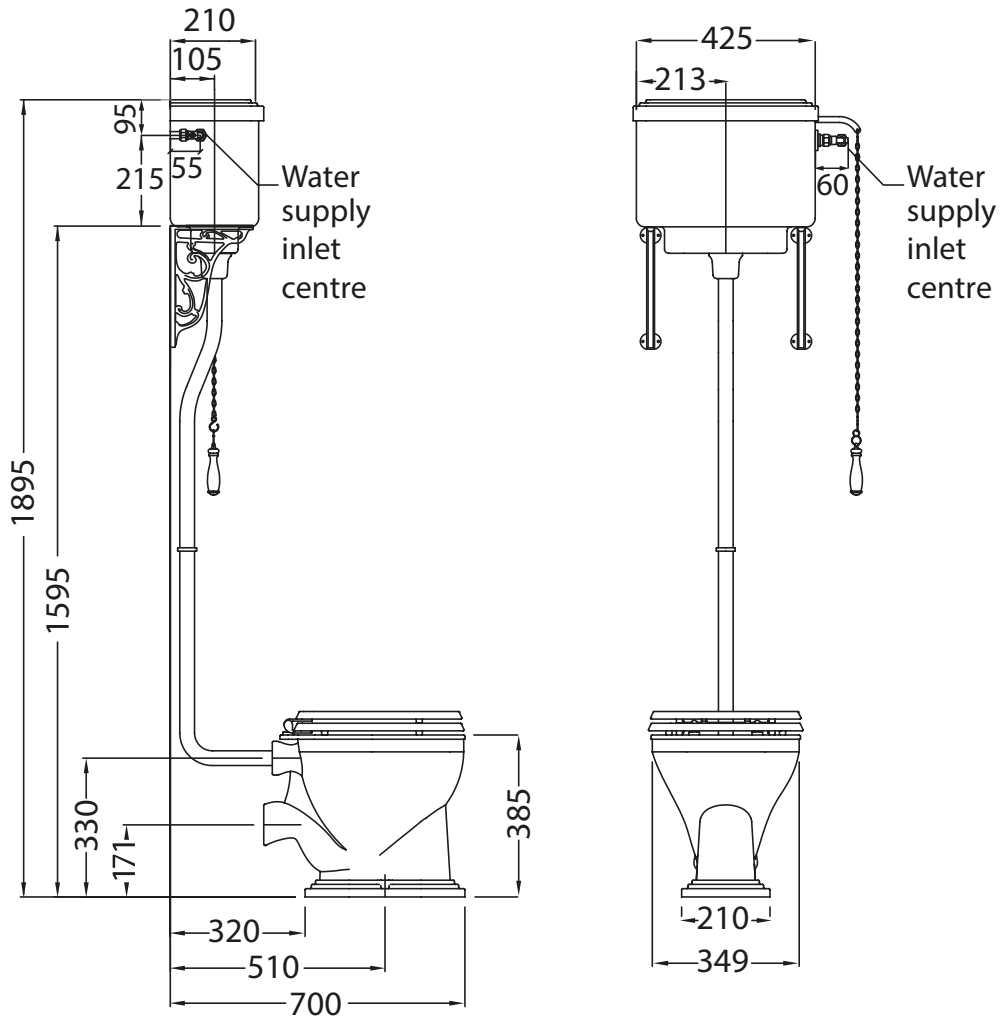

Catchpole & Rye

Saracens Dairy,
 Pluckley,
 Kent. U.K.
 TN27 0SA.
 TEL: +44 (0)1233 840840
 EMAIL: info@catchpoleandrye.com

Product Range:
 Lavatories & Cisterns

Product Name:
 The Victoria High Level Ceramic
 W/C Ensemble

DIMENSIONAL DATA SHEET DATE: AUGUST 2018

W/C Pan not included

NOTES:
 DIMENSIONS IN MILLIMETRES.
 WHILST EVERY EFFORT IS MADE TO ENSURE THE ACCURACY OF THESE DATA SHEETS THEY ARE SUBJECT
 TO CHANGE WITHOUT NOTICE AS PART OF THE COMPANY'S PRODUCT DEVELOPMENT PROCESS.