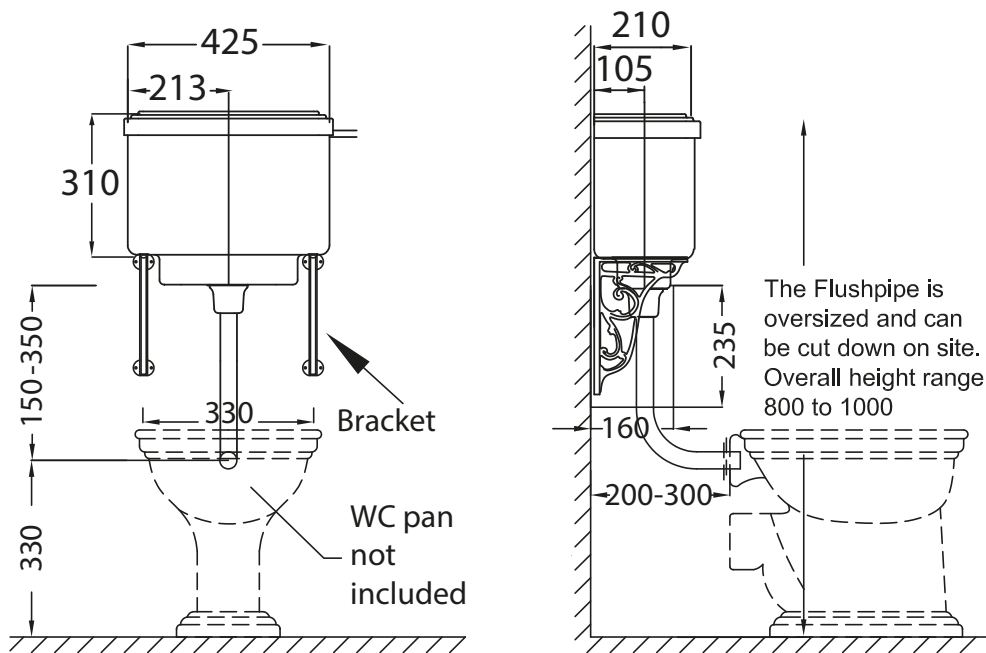

# Catchpole & Rye

Saracens Dairy,  
Pluckley,  
Kent. U.K.  
TN27 0SA.  
TEL: +44 (0)1233 840840  
EMAIL: info@catchpoleandrye.com

Product Range:  
Lavatories & Cisterns

Product Name:  
The Victoria Low Level Ceramic  
W/C Ensemble

## DIMENSIONAL DATA SHEET DATE: AUGUST 2018

NOTES:  
DIMENSIONS IN MILLIMETRES.  
WHILST EVERY EFFORT IS MADE TO ENSURE THE ACCURACY OF THESE DATA SHEETS THEY ARE SUBJECT TO CHANGE WITHOUT NOTICE AS PART OF THE COMPANY'S PRODUCT DEVELOPMENT PROCESS.