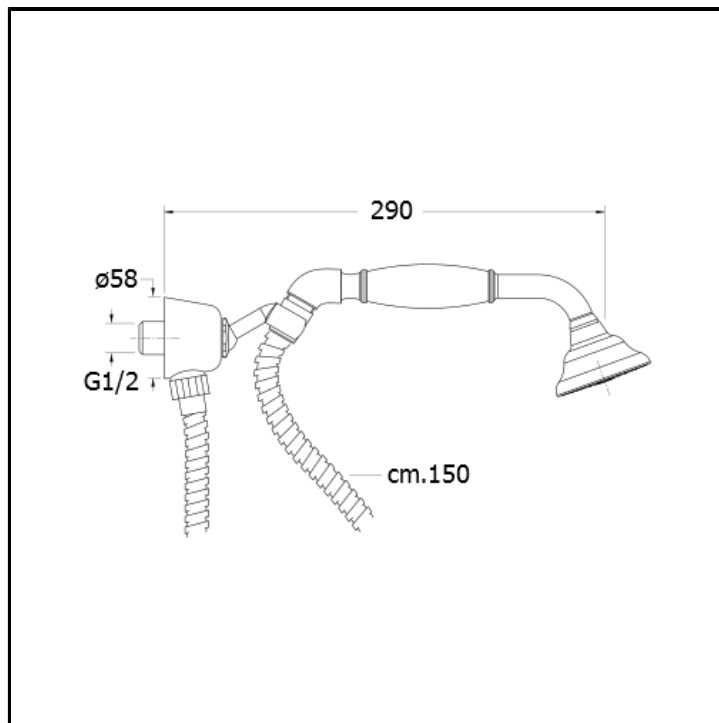

# CRIPD444

Hand shower holder with wall outlet, anti-lime skewed hand shower and flexible hose