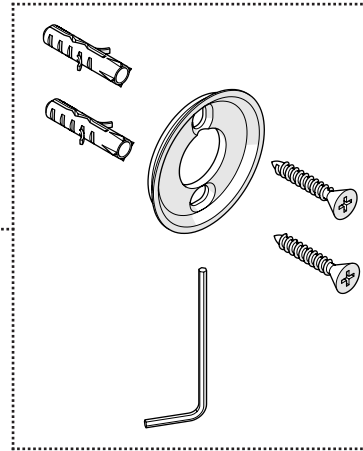

ESTB. 1978

WATERWORKS

SERVICE PARTS

STYLES: HNTB01

*FINISH/COLOR MUST BE SPECIFIED WHEN ORDERING
++SUPPLIED AS A PAIR

DOCUMENT: SPHN22_REV01

103686
MOUNTING
HARDWARE

103513
FASTENING SET SCREW

999164*
METAL TOWEL RING