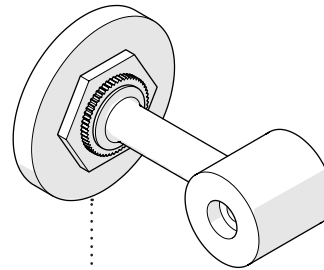

ESTB. 1978

WATERWORKS

SERVICE PARTS

STYLES: HNTB01

*FINISH/COLOR MUST BE SPECIFIED WHEN ORDERING
++SUPPLIED AS A PAIR

DOCUMENT: SPHN22_REV01

103686
MOUNTING
HARDWARE

103513
FASTENING SET SCREW