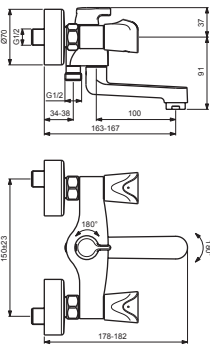

**BA334AA**

**BA335AA**

**BA336AA**

Pos.	Signify	Spare parts-Nr	Quantity	Pos.	Signify	Spare parts-Nr	Quantity
1	Handle(Red)-compl.	B961333AA	1 Pcs.	18	O-Ring Ø10x1.5	B960645NU	1 Pcs.
1a	Handle(Blue)-compl.	B961334AA	1 Pcs.	19	S-connections	B960242AA	2 Pcs.
2	Screw M5x6		2 Pcs.	20	Escutcheon		1 Pcs.
3	Rubber cap Ø8.1x3	B960583NU	1 Pcs.	21	Fiber ring Ø24x15x2		2 Pcs.
4	Screw M4x8		3 Pcs.	22	Nipple M19x1.5LH		2 Pcs.
5	Insert	B961326NU	1 Pcs.	23	O-Ring Ø15.6x1.78		2 Pcs.
6	Ceramic valve,G1/2,180°	B960350NU	1 Pcs.	24	Coupling nut		2 Pcs.
7	Body bath/shower		1 Pcs.	25	Diverter handle	B961283AA	1 Pcs.
8	Nipple for cast spout	B961319AA	1 Pcs.	26	Screw M4x5		1 Pcs.
9	O-Ring Ø14x2.4	A961180NU	2 Pcs.	27	Rubber cap Ø8.1x3	B960583NU	1 Pcs.
10	Screw M5x5.5	A960058NU	1 Pcs.	28	Screw M28x1	B961232AT	1 Pcs.
11	Cast spout	B961318AA	1 Pcs.	29	Diverter cartr.GEAR Ø25-5	B961233NU	1 Pcs.
11a	Tub.spout 250mm	B961331AA	1 Set	30	Shower 70mm,1F	BA181AA	1 Pcs.
11b	Tub.spout S320mm-compl.	B961306AA	1 Set	31	Wall hook for hand shower		1 Pcs.
12	Neop.cascade M24x1-D	A960537AA	1 Pcs.	32	Shower hose L1500mm	B964952AA	1 Pcs.
13	Perlator M22x1-D	B964705AA	1 Pcs.				
14	O-Ring Ø13.1x1.6		1 Pcs.				
14a	O-Ring Ø13x2.5	B960137NU	1 Pcs.				
15	Nipple M22x1/G3/4	B960286AA	1 Pcs.				
16	O-Ring Ø18.2x1.7	B960270NU	2 Pcs.				
17	Nipple G1/2-M12x1	B960646AA	1 Pcs.				