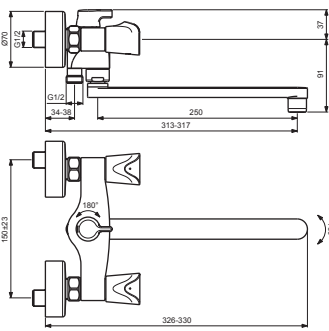

**BA334AA**

**BA335AA**

**BA336AA**

Pos.	Signify	Spare parts-Nr	Quantity	Pos.	Signify	Spare parts-Nr	Quantity
1	Handle(Red)-compl.	B961333AA	1 Pcs.	18	O-Ring Ø10x1.5	B960645NU	1 Pcs.
1a	Handle(Blue)-compl.	B961334AA	1 Pcs.	19	S-connections	B960242AA	2 Pcs.
2	Screw M5x6		2 Pcs.	20	Escutcheon		1 Pcs.
3	Rubber cap Ø8.1x3	B960583NU	1 Pcs.	21	Fiber ring Ø24x15x2		2 Pcs.
4	Screw M4x8		3 Pcs.	22	Nipple M19x1.5LH		2 Pcs.
5	Insert	B961326NU	1 Pcs.	23	O-Ring Ø15.6x1.78		2 Pcs.
6	Ceramic valve,G1/2,180°	B960350NU	1 Pcs.	24	Coupling nut		2 Pcs.
7	Body bath/shower		1 Pcs.	25	Diverter handle	B961283AA	1 Pcs.
8	Nipple for cast spout	B961319AA	1 Pcs.	26	Screw M4x5		1 Pcs.
9	O-Ring Ø14x2.4	A961180NU	2 Pcs.	27	Rubber cap Ø8.1x3	B960583NU	1 Pcs.
10	Screw M5x5.5	A960058NU	1 Pcs.	28	Screw M28x1	B961232AT	1 Pcs.
11	Cast spout	B961318AA	1 Pcs.	29	Diverter cartr.GEAR Ø25-5	B961233NU	1 Pcs.
11a	Tub.spout 250mm	B961331AA	1 Set	30	Shower 70mm,1F	BA181AA	1 Pcs.
11b	Tub.spout S320mm-compl.	B961306AA	1 Set	31	Wall hook for hand shower		1 Pcs.
12	Neop.cascade M24x1-D	A960537AA	1 Pcs.	32	Shower hose L1500mm	B964952AA	1 Pcs.
13	Perlator M22x1-D	B964705AA	1 Pcs.				
14	O-Ring Ø13.1x1.6		1 Pcs.				
14a	O-Ring Ø13x2.5	B960137NU	1 Pcs.				
15	Nipple M22x1/G3/4	B960286AA	1 Pcs.				
16	O-Ring Ø18.2x1.7	B960270NU	2 Pcs.				
17	Nipple G1/2-M12x1	B960646AA	1 Pcs.				