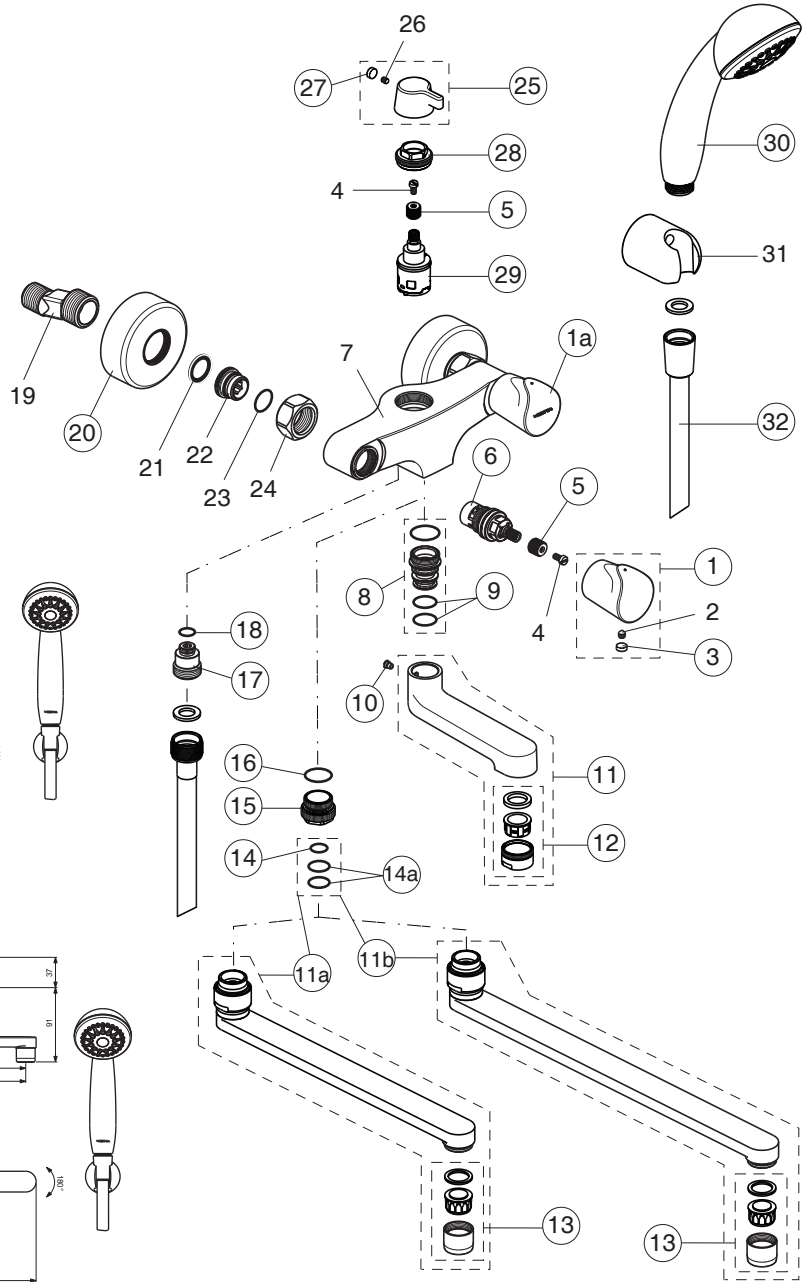

**BA334AA**

**BA335AA**

**BA336AA**

Pos.	Signify	Spare parts-Nr	Quantity	Pos.	Signify	Spare parts-Nr	Quantity
1	Handle(Red)-compl.	B961333AA	1 Pcs.	18	O-Ring Ø10x1.5	B960645NU	1 Pcs.
1a	Handle(Blue)-compl.	B961334AA	1 Pcs.	19	S-connections	B960242AA	2 Pcs.
2	Screw M5x6		2 Pcs.	20	Escutcheon		1 Pcs.
3	Rubber cap Ø8.1x3	B960583NU	1 Pcs.	21	Fiber ring Ø24x15x2		2 Pcs.
4	Screw M4x8		3 Pcs.	22	Nipple M19x1.5LH		2 Pcs.
5	Insert	B961326NU	1 Pcs.	23	O-Ring Ø15.6x1.78		2 Pcs.
6	Ceramic valve,G1/2,180°	B960350NU	1 Pcs.	24	Coupling nut		2 Pcs.
7	Body bath/shower		1 Pcs.	25	Diverter handle	B961283AA	1 Pcs.
8	Nipple for cast spout	B961319AA	1 Pcs.	26	Screw M4x5		1 Pcs.
9	O-Ring Ø14x2.4	A961180NU	2 Pcs.	27	Rubber cap Ø8.1x3	B960583NU	1 Pcs.
10	Screw M5x5.5	A960058NU	1 Pcs.	28	Screw M28x1	B961232AT	1 Pcs.
11	Cast spout	B961318AA	1 Pcs.	29	Diverter cartr.GEAR Ø25-5	B961233NU	1 Pcs.
11a	Tub.spout 250mm	B961331AA	1 Set	30	Shower 70mm,1F	BA181AA	1 Pcs.
11b	Tub.spout S320mm-compl.	B961306AA	1 Set	31	Wall hook for hand shower		1 Pcs.
12	Neop.cascade M24x1-D	A960537AA	1 Pcs.	32	Shower hose L1500mm	B964952AA	1 Pcs.
13	Perlator M22x1-D	B964705AA	1 Pcs.				
14	O-Ring Ø13.1x1.6		1 Pcs.				
14a	O-Ring Ø13x2.5	B960137NU	1 Pcs.				
15	Nipple M22x1/G3/4	B960286AA	1 Pcs.				
16	O-Ring Ø18.2x1.7	B960270NU	2 Pcs.				
17	Nipple G1/2-M12x1	B960646AA	1 Pcs.				