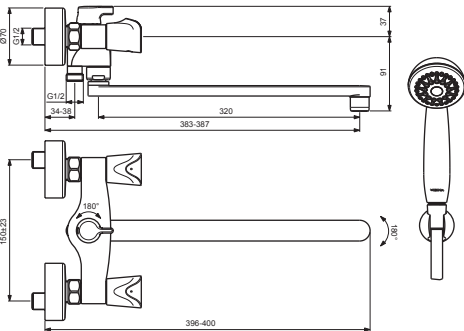

**BA334AA**

**BA335AA**

**BA336AA**

Pos.	Signify	Spare parts-Nr	Quantity	Pos.	Signify	Spare parts-Nr	Quantity
1	Handle(Red)-compl.	B961333AA	1 Pcs.	18	O-Ring Ø10x1.5	B960645NU	1 Pcs.
1a	Handle(Blue)-compl.	B961334AA	1 Pcs.	19	S-connections	B960242AA	2 Pcs.
2	Screw M5x6		2 Pcs.	20	Escutcheon		1 Pcs.
3	Rubber cap Ø8.1x3	B960583NU	1 Pcs.	21	Fiber ring Ø24x15x2		2 Pcs.
4	Screw M4x8		3 Pcs.	22	Nipple M19x1.5LH		2 Pcs.
5	Insert	B961326NU	1 Pcs.	23	O-Ring Ø15.6x1.78		2 Pcs.
6	Ceramic valve,G1/2,180°	B960350NU	1 Pcs.	24	Coupling nut		2 Pcs.
7	Body bath/shower		1 Pcs.	25	Diverter handle	B961283AA	1 Pcs.
8	Nipple for cast spout	B961319AA	1 Pcs.	26	Screw M4x5		1 Pcs.
9	O-Ring Ø14x2.4	A961180NU	2 Pcs.	27	Rubber cap Ø8.1x3	B960583NU	1 Pcs.
10	Screw M5x5.5	A960058NU	1 Pcs.	28	Screw M28x1	B961232AT	1 Pcs.
11	Cast spout	B961318AA	1 Pcs.	29	Diverter cartr.GEAR Ø25-5	B961233NU	1 Pcs.
11a	Tub.spout 250mm	B961331AA	1 Set	30	Shower 70mm,1F	BA181AA	1 Pcs.
11b	Tub.spout S320mm-compl.	B961306AA	1 Set	31	Wall hook for hand shower		1 Pcs.
12	Neop.cascade M24x1-D	A960537AA	1 Pcs.	32	Shower hose L1500mm	B964952AA	1 Pcs.
13	Perlator M22x1-D	B964705AA	1 Pcs.				
14	O-Ring Ø13.1x1.6		1 Pcs.				
14a	O-Ring Ø13x2.5	B960137NU	1 Pcs.				
15	Nipple M22x1/G3/4	B960286AA	1 Pcs.				
16	O-Ring Ø18.2x1.7	B960270NU	2 Pcs.				
17	Nipple G1/2-M12x1	B960646AA	1 Pcs.				