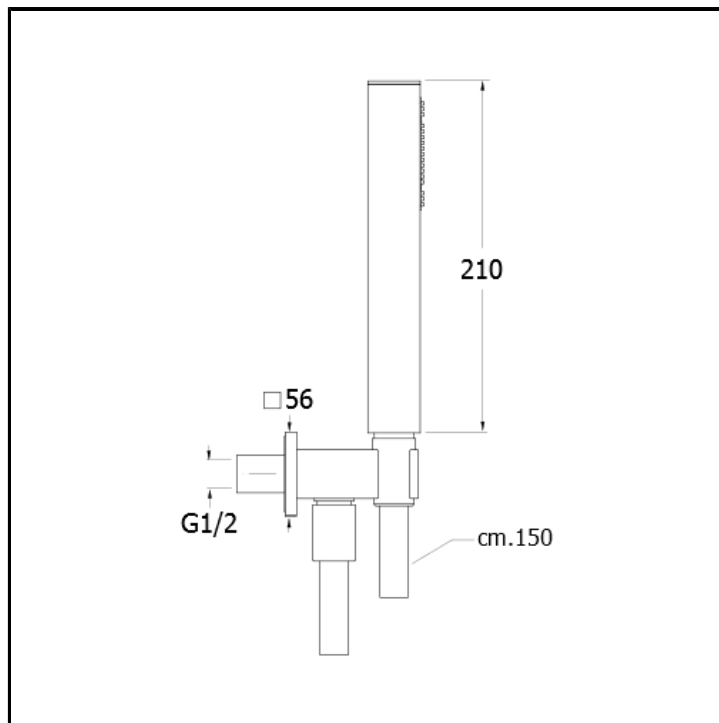

# CRIPD655

Hand shower holder with wall outlet, ABS anti-lime hand shower and LONG LIFE flexible hose