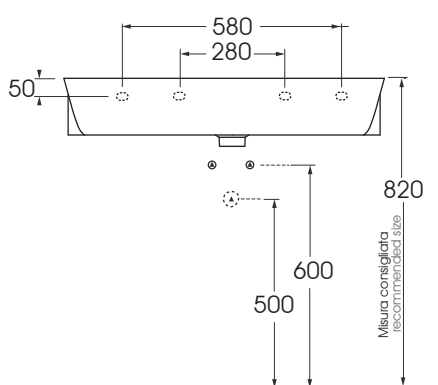

PRLP09045TOM

lavabi/washbasin

codice
code

Lavabo Prua 90 monoforo sospeso/appoggio.
Prua cm 90 1 tap hole wall-hung/over counter washbasin.

bianco lucido/ shiny white

PRLP09045TOMBI

CM 90x45x18

plt italy pz.12 - plt export pcs.20

kg 24

scala/scale 1:20 dimensioni/dimensions in mm

Complementi/complements:

Codice
code

Piletta automatica ribassata senza troppo pieno
Flat automatic waste system without over flow

PILA

kg 0,5

TECHNICAL SHEET n°: 01	DESIGNER: MARCO ZITO	CODE: PRLP09045TOM	Azzurra sanitari in ceramica S.p.a. via Civita Castellana snc 01030 Castel S.Elia (VT) - ITALY Tel.+39.0761 518155 Fax.+39.0761 514560	
SHEET FORMAT: A4	ISO	REVISION: 02	SCALE: 1:20	DATE: 08/10/2019
REGULATIONS: CE EN 14688 / EN31 / Dop-14688 *				
All the measurements respect the tolerances provided by the "AZZURRA QUALITY GUIDELINES".				