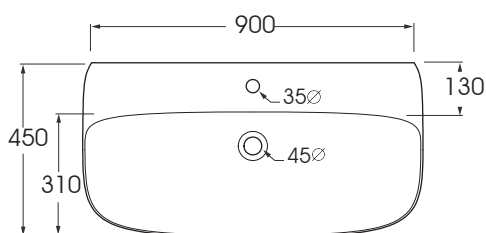

PRLP09045TOM

lavabi/washbasin

codice
code

Lavabo Prua 90 monoforo sospeso/appoggio.
Prua cm 90 1 tap hole wall-hung/over counter washbasin.

bianco lucido/ shiny white

PRLP09045TOMBI

CM 90x45x18

plt italy pz.12 - plt export pcs.20

kg 24

scala/scale 1:20 dimensioni/dimensions in mm

Complementi/complements:

Codice
code

Piletta automatica ribassata senza troppo pieno
Flat automatic waste system without over flow

PILA

kg 0,5

TECHNICAL SHEET n°: 01	DESIGNER: MARCO ZITO	CODE: PRLP09045TOM	Azzurra sanitari in ceramica S.p.a. via Civita Castellana snc 01030 Castel S.Elia (VT) - ITALY Tel.+39.0761 518155 Fax.+39.0761 514560	
SHEET FORMAT: A4	ISO	REVISION: 02	SCALE: 1:20	DATE: 08/10/2019
REGULATIONS: CE EN 14688 / EN31 / Dop-14688 *				
All the measurements respect the tolerances provided by the "AZZURRA QUALITY GUIDELINES".				