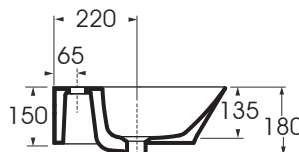

PRLP09045TOM

lavabi/washbasin

codice
code

Lavabo Prua 90 monoforo sospeso/appoggio.
Prua cm 90 1 tap hole wall-hung/over counter washbasin.

bianco lucido/ shiny white

PRLP09045TOMBI

CM 90x45x18

plt italy pz.12 - plt export pcs.20

kg 24

scala/scale 1:20 dimensioni/dimensions in mm

Complementi/complements:

Codice
code

Piletta automatica ribassata senza troppo pieno
Flat automatic waste system without over flow

PILA

kg 0,5

TECHNICAL SHEET n°: 01	DESIGNER: MARCO ZITO	CODE: PRLP09045TOM	Azzurra sanitari in ceramica S.p.a. via Civita Castellana snc 01030 Castel S.Elia (VT) - ITALY Tel.+39.0761 518155 Fax.+39.0761 514560	
SHEET FORMAT: A4	ISO	REVISION: 02	SCALE: 1:20	DATE: 08/10/2019
REGULATIONS: CE EN 14688 / EN31 / Dop-14688 *				
All the measurements respect the tolerances provided by the "AZZURRA QUALITY GUIDELINES".				