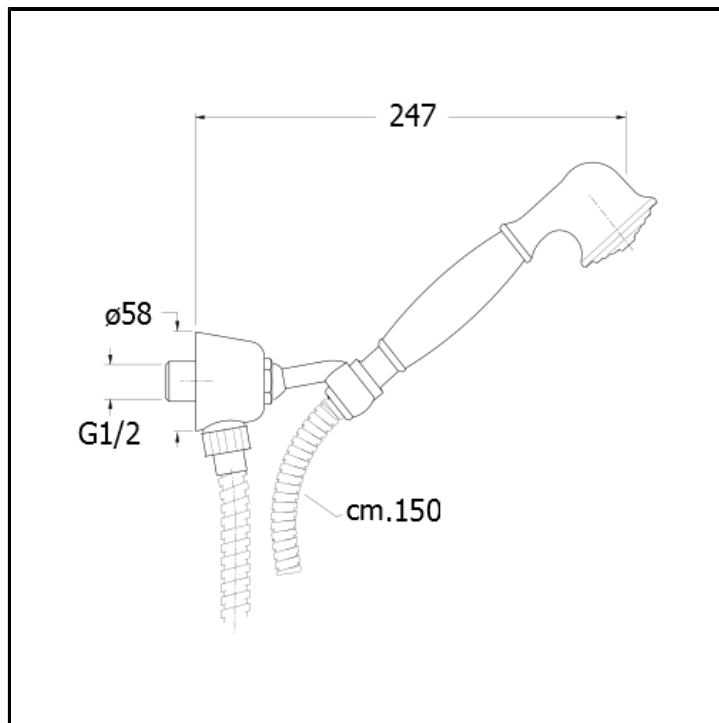

CRIPD478

Hand shower holder with wall outlet, anti-lime hand shower and flexible hose

FINITURE

 Chrome

CHARACTERISTICS

-

FEATURES FROM TECHNOLOGIES

-