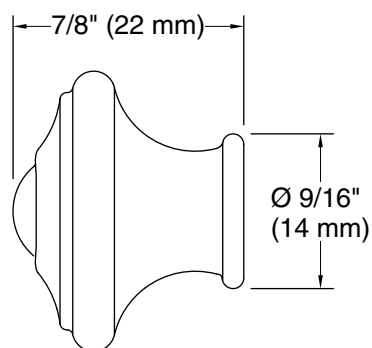

Color	Code	Description
	CP	Polished Chrome
	BN	Vibrant® Brushed Nickel
	BV	Vibrant® Brushed Bronze

Technical Information

All product dimensions are nominal.

Material: Brass