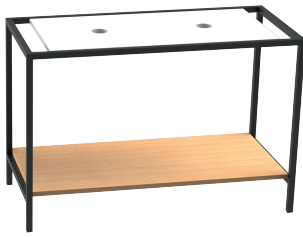

STP 120 03

codice
code

Struttura a terra STAND 120 cm in metallo verniciato completa di mensola "misura" 100 cm con 2 fori, e piano in rovere integrato.

Floor painted metal structure STAND 120 cm provided with ceramic custom made shelf 100 cm with two holes and oak top.

bianco opaco/ matt white

STP 120B 03

antracite/ anthracite

STP 120G 03

Mensola MISURA disponibile in tutte le varianti "COLORS 1250" e "Le malteceramiche"

MISURA shelf available in all "COLORS 1250" and "Le malteceramiche"

Struttura a terra STAND 120 cm in metallo verniciato completa di mensola "misura" 100 cm con 2 fori, e piano bianco integrato.

Floor painted metal structure STAND 120 cm provided with ceramic custom made shelf 100 cm with two holes and white top.

bianco opaco/ matt white

STP 120BB 03

antracite/ anthracite

STP 120GB 03

Cm 120x55x80

plt Italy pz. - plt export pcs.

kg 63

scala/scale 1:20 dimensioni/dimensions in mm