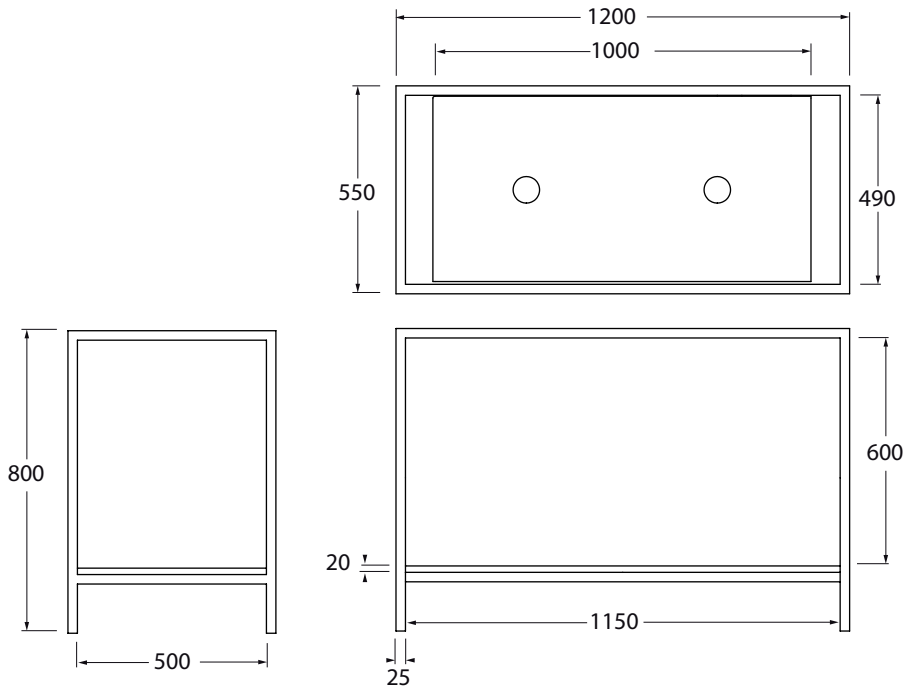

STP 120 03

codice
code

Struttura a terra STAND 120 cm in metallo verniciato completa di mensola "misura" 100 cm con 2 fori, e piano in rovere integrato.

Floor painted metal structure STAND 120 cm provided with ceramic custom made shelf 100 cm with two holes and oak top.

Struttura a terra STAND 120 cm in metallo verniciato completa di mensola "misura" 100 cm con 2 fori, e piano bianco integrato.

Floor painted metal structure STAND 120 cm provided with ceramic custom made shelf 100 cm with two holes and white top.

bianco opaco/ matt white

STP 120BB 03

antracite/ anthracite

STP 120GB 03

Cm 120x55x80

plt Italy pz. - plt export pcs.

kg 63

scala/scale 1:20 dimensioni/dimensions in mm

Color range available for STRUCTURE

TECHNICAL SHEET n°: 01	DESIGNER STUDIO STORAGE	CODE: STP 120 03		Azzurra sanitari in ceramica S.p.a. via Civita Castellana snc 01030 Castel S.Elia (VT) - ITALY Tel.+39.0761 518155 Fax.+39.0761 514560	
SHEET FORMAT: A4	ISO	REVISION: 01	SCALE 1:20		DATE 25/09/2019
REGULATIONS					
All the measurements respect the tolerances provided by the "AZZURRA QUALITY GUIDELINES".					