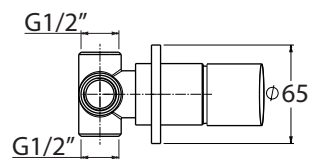

AZ 19T

con cartuccia $\varnothing 25$ mm

codice
code

Lavabo a parete, bocca tonda 100 mm
100 mm wall-mounted, round spout

AZ 19T

CM box 40x20 x h7

kg 1,2

scala/scale 1:5 dimensioni/dimensions in mm

Rubinetteria. Taps.

CR

Cromo
Chrome

BI

Bianco opaco
Matt white

NE

Nero opaco
Matt Black

TECHNICAL SHEET n°: 01	DESIGNER: ANGELETTI RUZZA	CODE: AZ 19T	Azzurra sanitari in ceramica S.p.a. via Civita Castellana snc 01030 Castel S.Elia (VT) - ITALY Tel. +39.0761 518155 Fax. +39.0761 514560	
SHEET FORMAT: A4	ISO	REVISION: 02	SCALE: 1:5	DATE: 09/10/2019
REGULATIONS				
All the measurements respect the tolerances provided by the "AZZURRA QUALITY GUIDELINES".				