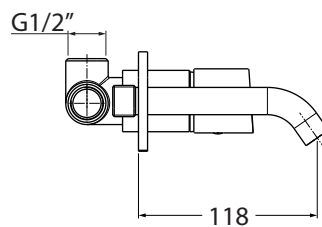

AZ 19T

con cartuccia $\varnothing 25$ mm

codice
code

Lavabo a parete, bocca tonda 100 mm
100 mm wall-mounted, round spout

AZ 19T

CM box 40x20 x h7

kg 1,2

scala/scale 1:5 dimensioni/dimensions in mm

Rubinetteria. Taps.

CR

Cromo
Chrome

BI

Bianco opaco
Matt white

NE

Nero opaco
Matt Black

TECHNICAL SHEET n°: 01	DESIGNER: ANGELETTI RUZZA	CODE: AZ 19T	Azzurra sanitari in ceramica S.p.a. via Civita Castellana snc 01030 Castel S.Elia (VT) - ITALY Tel. +39.0761 518155 Fax. +39.0761 514560	
SHEET FORMAT: A4	ISO	REVISION: 02	SCALE: 1:5	DATE: 09/10/2019
REGULATIONS				
All the measurements respect the tolerances provided by the "AZZURRA QUALITY GUIDELINES".				