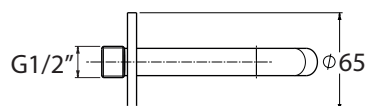

AZ 19T

con cartuccia $\varnothing 25$ mm

codice
code

Lavabo a parete, bocca tonda 100 mm
100 mm wall-mounted, round spout

AZ 19T

CM box 40x20 x h7

kg 1,2

scala/scale 1:5 dimensioni/dimensions in mm

Rubinetteria. Taps.

CR

Cromo
Chrome

BI

Bianco opaco
Matt white

NE

Nero opaco
Matt Black

TECHNICAL SHEET n°: 01	DESIGNER: ANGELETTI RUZZA	CODE: AZ 19T	Azzurra sanitari in ceramica S.p.a. via Civita Castellana snc 01030 Castel S.Elia (VT) - ITALY Tel. +39.0761 518155 Fax. +39.0761 514560	
SHEET FORMAT: A4	ISO	REVISION: 02	SCALE: 1:5	DATE: 09/10/2019
REGULATIONS				
All the measurements respect the tolerances provided by the "AZZURRA QUALITY GUIDELINES".				