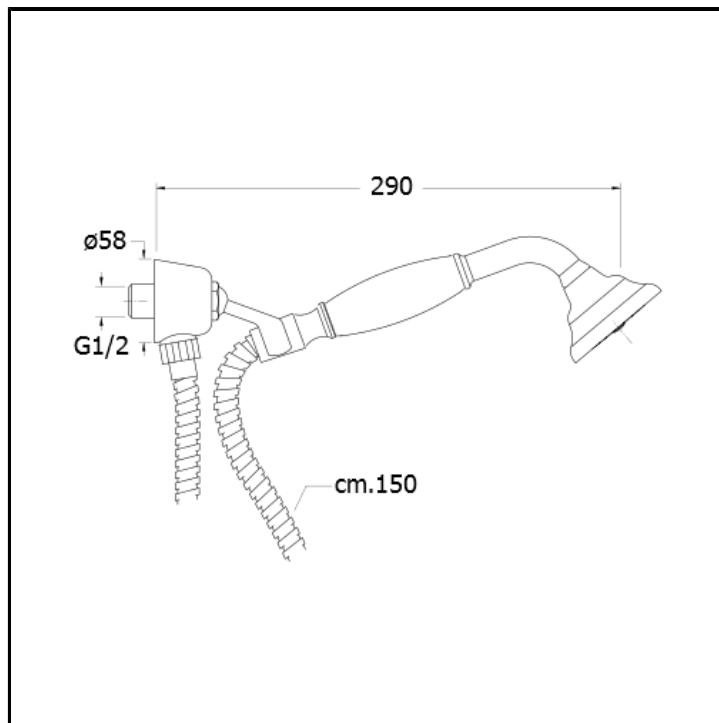

CRIPD479

Hand shower holder with wall outlet, anti-lime hand shower and flexible hose

FINITURE

 Chrome

CHARACTERISTICS

-

FEATURES FROM TECHNOLOGIES

-