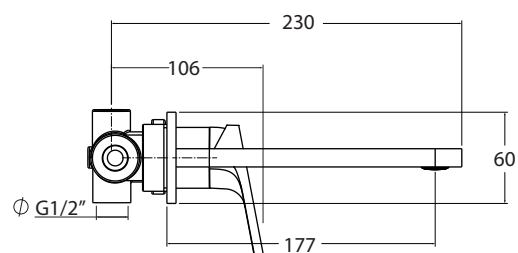

AN P19

con cartuccia ø25 mm

codice
code

Lavabo a parete, bocca quadra
Wall-mounted, square spout, washbasin mixer

AN P19

CM box 40x20 x h7

kg 2

scala/scale 1:5 dimensioni/dimensions in mm

Rubinetteria. Taps.

Cromo
Chrome

Bianco opaco
Matt white

Nero opaco
Matt Black

TECHNICAL SHEET n°: 01	DESIGNER: ANGELETTI RUZZA	CODE: AN P19	Azzurra sanitari in ceramica S.p.a. via Civita Castellana snc 01030 Castel S.Elia (VT) - ITALY Tel. +39.0761 518155 Fax. +39.0761 514560		
SHEET FORMAT: A4	ISO	REVISION: 02	SCALE: 1:20	DATE: 01/08/2019	
REGULATIONS					
All the measurements respect the tolerances provided by the "AZZURRA QUALITY GUIDELINES".					