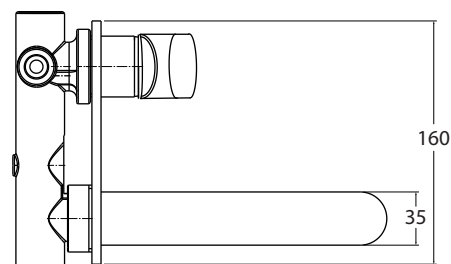

AN P19

con cartuccia ø25 mm

codice
code

Lavabo a parete, bocca quadra
Wall-mounted, square spout, washbasin mixer

AN P19

CM box 40x20 x h7

kg 2

scala/scale 1:5 dimensioni/dimensions in mm

Rubinetteria. Taps.

Cromo
Chrome

Bianco opaco
Matt white

Nero opaco
Matt Black

TECHNICAL SHEET n°: 01	DESIGNER: ANGELETTI RUZZA	CODE: AN P19	Azzurra sanitari in ceramica S.p.a. via Civita Castellana snc 01030 Castel S.Elia (VT) - ITALY Tel. +39.0761 518155 Fax. +39.0761 514560		
SHEET FORMAT: A4	ISO	REVISION: 02	SCALE: 1:20	DATE: 01/08/2019	
REGULATIONS					
All the measurements respect the tolerances provided by the "AZZURRA QUALITY GUIDELINES".					