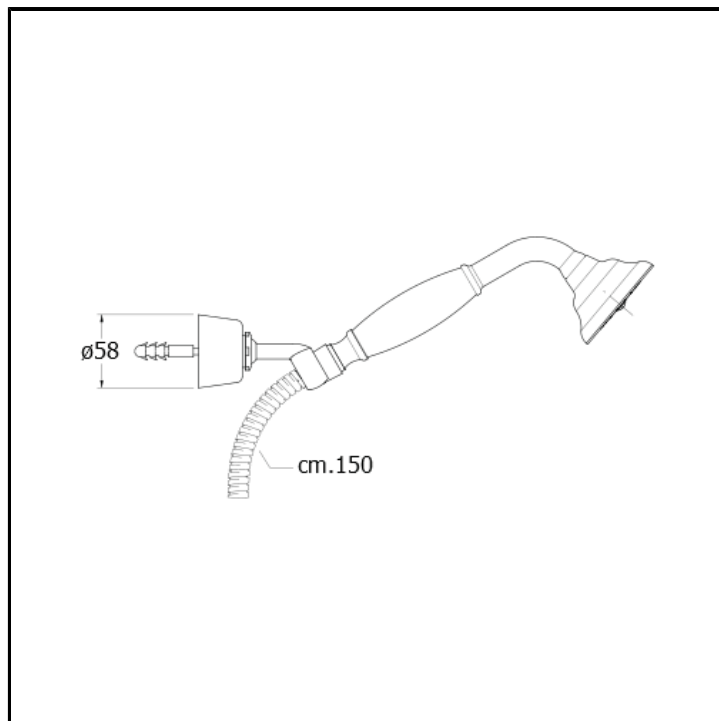

CRIPD686

Adjustable hand shower holder with anti-lime hand shower and flexible hose

FINITURE

 Chrome

CHARACTERISTICS

-

FEATURES FROM TECHNOLOGIES

-