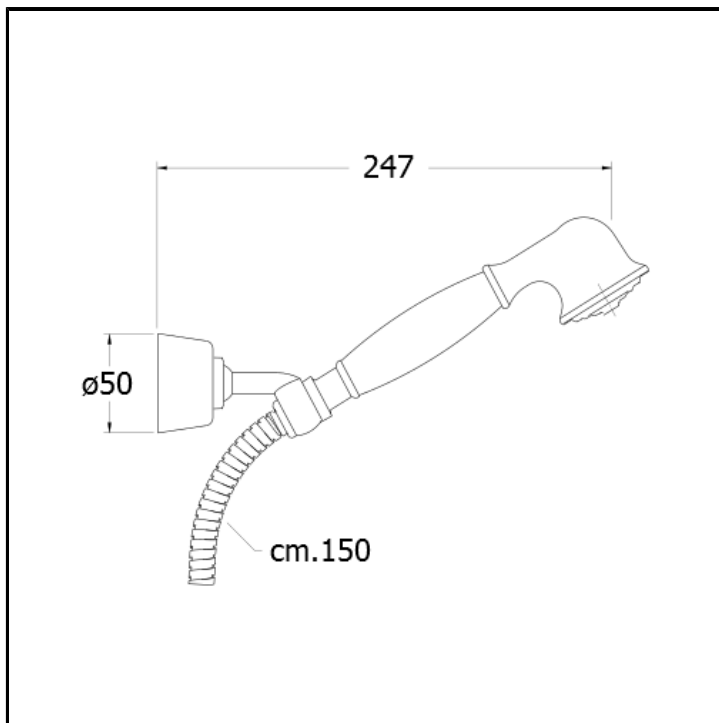

CRIPD685

Adjustable hand shower holder with anti-lime hand shower and flexible hose

FINITURE

 Chrome

CHARACTERISTICS

-

FEATURES FROM TECHNOLOGIES

-