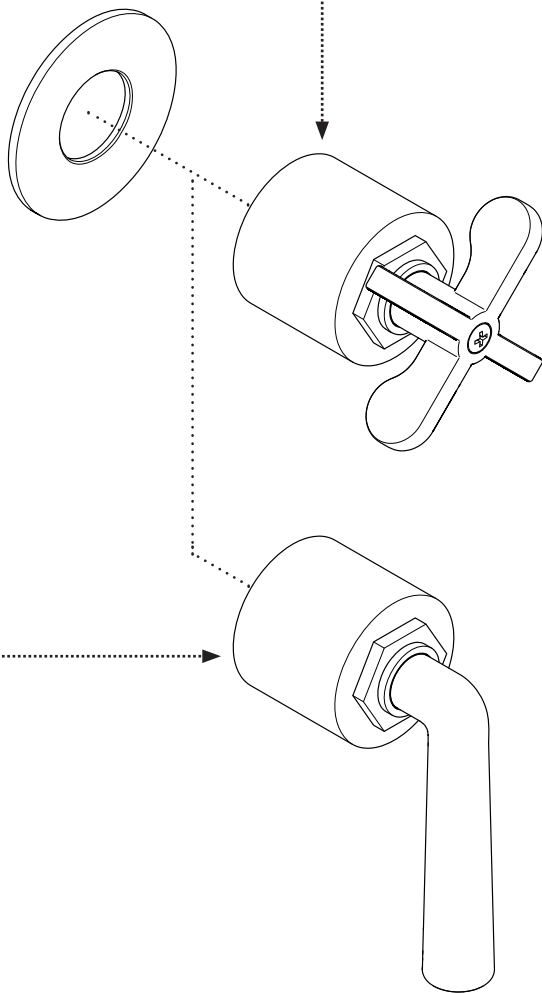

To obtain your complete warranty or inquire about warranty service, please visit us at www.waterworks.com or contact our Product Support Team.

ESTB. 1978

WATERWORKS

MAIN KITS

STYLES: HNVC40, HNVC50

103717*
CROSS HANDLE

103764*
ESCUTCHEON

103713*
LEVER HANDLE

*FINISH/COLOR MUST BE SPECIFIED WHEN ORDERING
++SUPPLIED AS A PAIR

KIT COMPONENTS

103764*
ESCUTCHEON

RUBBER WASHER

ESCUTCHEON

ESTB. 1978

W A T E R W O R K S

SERVICE PARTS INDEX

STYLES: HNVC40, HNVC50

<u>STYLE</u>	<u>DESCRIPTION</u>	<u>PG</u>
103717*	CROSS HANDLE	2
103764*	ESCUTCHEON	3
103713*	LEVER HANDLE	2

*FINISH/COLOR MUST BE SPECIFIED WHEN ORDERING
++SUPPLIED AS A PAIR