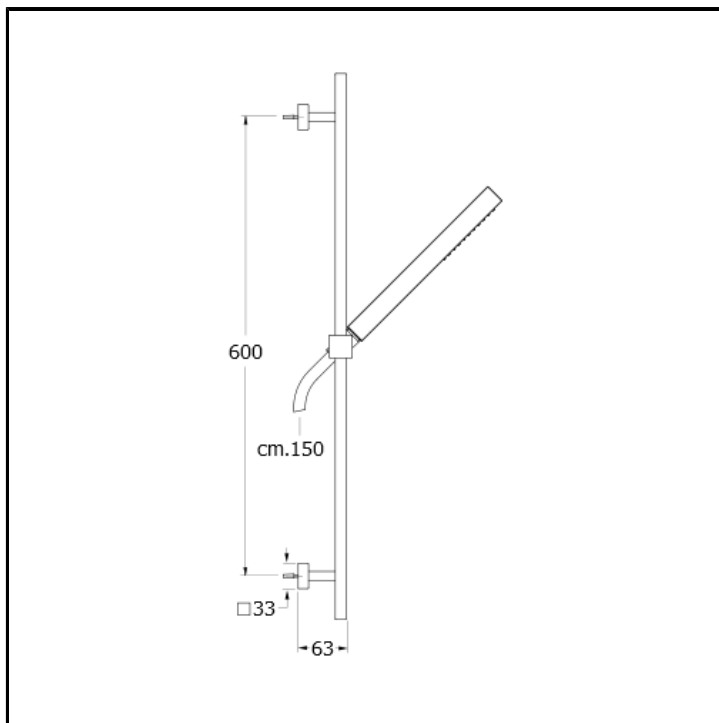

CRIPD096

57 cm sliding bar with flexible hose, anti-lime hand shower and soap holder

FINITURE

 Chrome

CHARACTERISTICS

-
-

FEATURES FROM TECHNOLOGIES

-