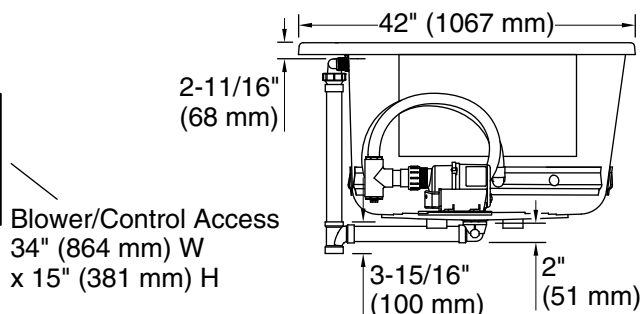

For the most current Specification Sheet, go to [www.kohler.com](http://www.kohler.com).

3-30-2020 07:00 - US/CA

THE BOLD LOOK  
OF **KOHLER**®

No change in measurements if connected with drain illustrated. (K-7272)

□ Recommended Faucet Location

Recommended Faucet Hole Location

Amplifier

User Interface

Blower/Control Access  
34" (864 mm) W  
x 15" (381 mm) H

### Technical Information

All product dimensions are nominal.

Installation:	Drop-in, Under-mount
Drain location:	Center
Basin area, bottom:	46-5/16" x 31-3/16" (1177 mm x 792 mm)
Basin area, top:	63-7/16" x 34-1/4" (1611 mm x 869 mm)
Weight:	140 lbs (63.5 kg)
Minimum floor load:	53.9 lbs/ft <sup>2</sup> (263.2 kg/m <sup>2</sup> )
Water depth:	18-5/8" (472 mm)
Water capacity:	112.2 gal (424.7 L)
Template:	Drop-in, 1268440-7, required, included
Electrical component rating:	Blower: 120 V, 10 A, 60 Hz Amplifier: 120 V, 1.1 A, 50/60 Hz Heated Surface: 120 V, 0.5 A, 60 Hz, 65 W