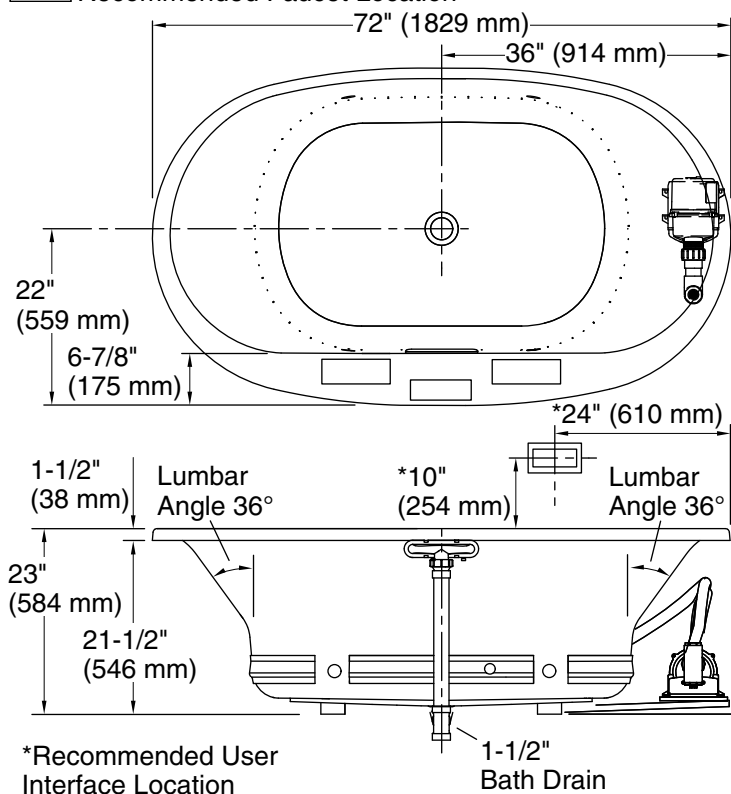

For the most current Specification Sheet, go to [www.kohler.com](http://www.kohler.com).

3-30-2020 07:00 - US/CA

THE BOLD LOOK  
OF **KOHLER**®

No change in measurements if connected with drain illustrated. (K-7272)

□ Recommended Faucet Location

Recommended Faucet Hole Location

Amplifier

User Interface

Blower/Control Access  
34" (864 mm) W  
x 15" (381 mm) H

### Technical Information

All product dimensions are nominal.

Installation:	Drop-in, Under-mount
Drain location:	Center
Basin area, bottom:	46-5/16" x 31-3/16" (1177 mm x 792 mm)
Basin area, top:	63-7/16" x 34-1/4" (1611 mm x 869 mm)
Weight:	140 lbs (63.5 kg)
Minimum floor load:	53.9 lbs/ft <sup>2</sup> (263.2 kg/m <sup>2</sup> )
Water depth:	18-5/8" (472 mm)
Water capacity:	112.2 gal (424.7 L)
Template:	Drop-in, 1268440-7, required, included
Electrical component rating:	Blower: 120 V, 10 A, 60 Hz Amplifier: 120 V, 1.1 A, 50/60 Hz Heated Surface: 120 V, 0.5 A, 60 Hz, 65 W