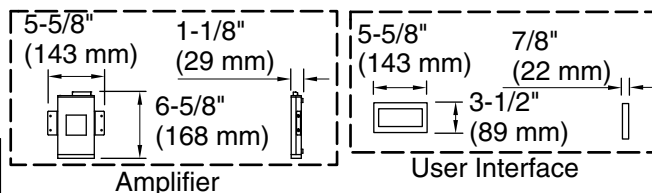

For the most current Specification Sheet, go to [www.kohler.com](http://www.kohler.com).

3-30-2020 07:00 - US/CA

THE BOLD LOOK  
OF **KOHLER**®

No change in measurements if connected with drain illustrated. (K-7272)

□ Recommended Faucet Location

Recommended Faucet Hole Location

Amplifier

User Interface

Blower/Control Access  
34" (864 mm) W  
x 15" (381 mm) H