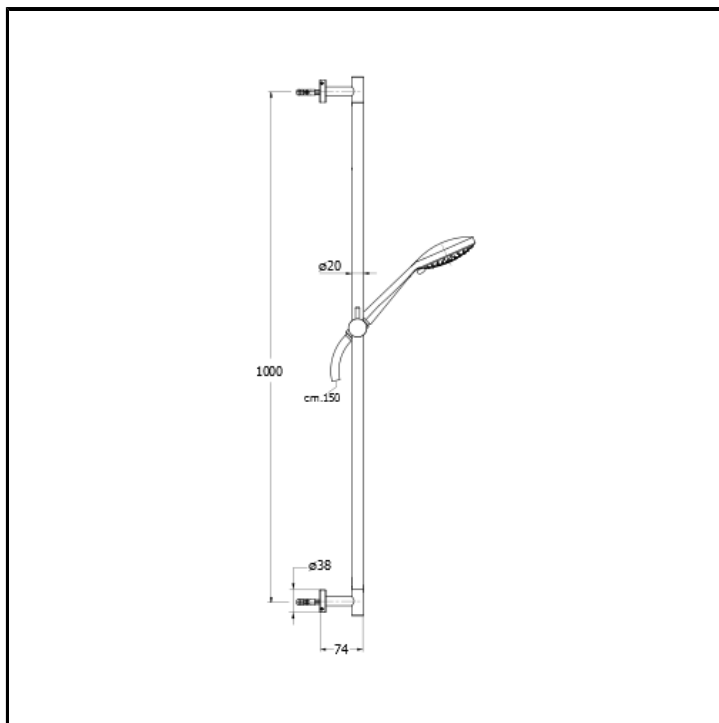

CRIPD090

100 cm sliding bar with LONG LIFE flexible hose and anti-limescale multi-jet hand shower

FINITURE

 Chrome

CHARACTERISTICS

-
-

FEATURES FROM TECHNOLOGIES

-