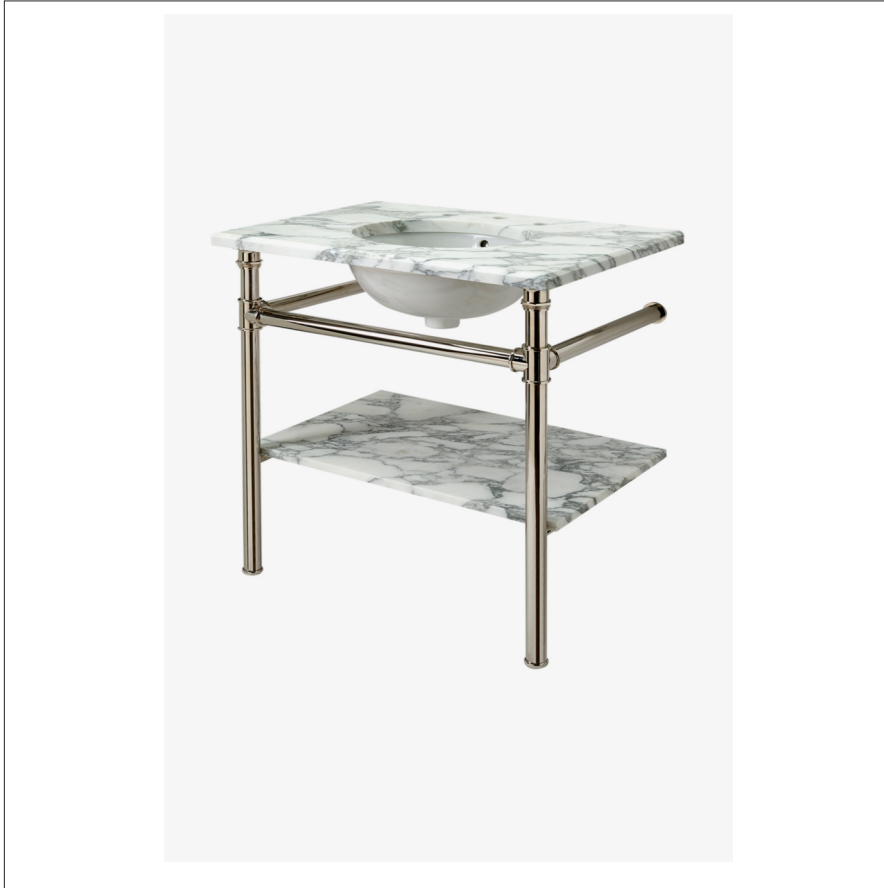

## HNWS02

Henry Metal Round Single Two Leg Washstand 29" x 20" x 31 3/4"

SHOWN IN HENRY METAL ROUND SINGLE TWO LEG WASHSTAND 29" X 20" X 31 3/4" | HNWS02

### TECHNICAL DETAILS

Depth / Width: 20"  
Height: 31 3/4"  
Length: 29"  
Primary Material: 20 SWG Brass  
Suggested Application: Bath

### PRODUCT FEATURES

Proprietary design with coin-edge and hexagonal details.

Lower shelf for storage.

Slab countertop and sink sold separately from washstand.

Custom lengths available.

This item requires an additional purchase of QTY 2, UNSS91 Universal Slab Support 1 1/4" x 21" x 1 1/4"

## HENRY

HNWS02

Henry Metal Round Single Two Leg Washstand 29" x 20" x 31 3/4"

TOP VIEW

SCALE: 3/4"=1'-0"

FRONT VIEW

SCALE: 3/4"=1'-0"

SIDE VIEW