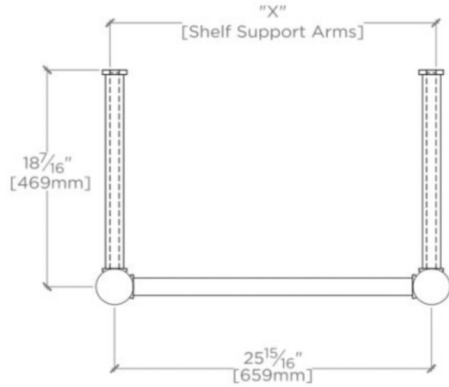

### TECHNICAL DETAILS

Depth / Width: 20"  
Height: 31 3/4"  
Length: 29"  
Primary Material: 20 SWG Brass  
Suggested Application: Bath

### PRODUCT FEATURES

Proprietary design with coin-edge and hexagonal details.

Lower shelf for storage.

Slab countertop and sink sold separately from washstand.

Custom lengths available.

This item requires an additional purchase of QTY 2, UNSS91 Universal Slab Support 1 1/4" x 21" x 1 1/4"

## HENRY

HNWS02

Henry Metal Round Single Two Leg Washstand 29" x 20" x 31 3/4"

TOP VIEW

SCALE: 3/4"=1'-0"

FRONT VIEW

SCALE: 3/4"=1'-0"

SIDE VIEW

SCALE: 3/4"=1'-0"