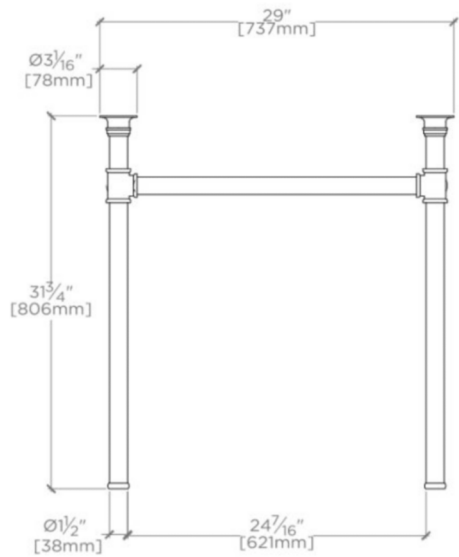

### TECHNICAL DETAILS

Depth / Width: 20"  
Height: 31 3/4"  
Length: 29"  
Primary Material: 20 SWG Brass  
Suggested Application: Bath

### PRODUCT FEATURES

Proprietary design with coin-edge and hexagonal details.

Lower shelf for storage.

Slab countertop and sink sold separately from washstand.

Custom lengths available.

This item requires an additional purchase of QTY 2, UNSS91 Universal Slab Support 1 1/4" x 21" x 1 1/4"

## HENRY

HNWS02

Henry Metal Round Single Two Leg Washstand 29" x 20" x 31 3/4"

TOP VIEW

SCALE: 3/4"=1'-0"

FRONT VIEW

SCALE: 3/4"=1'-0"

SIDE VIEW

SCALE: 3/4"=1'-0"