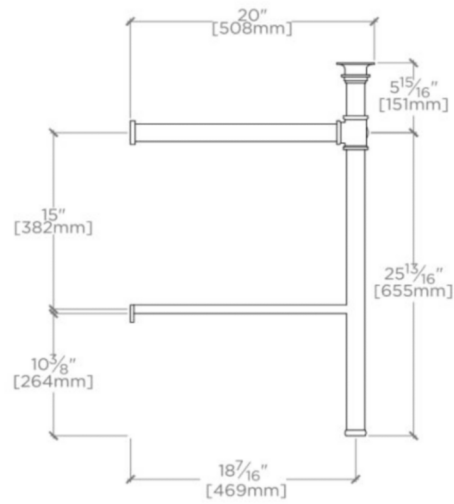

### TECHNICAL DETAILS

Depth / Width: 20"  
Height: 31 3/4"  
Length: 29"  
Primary Material: 20 SWG Brass  
Suggested Application: Bath

### PRODUCT FEATURES

Proprietary design with coin-edge and hexagonal details.

Lower shelf for storage.

Slab countertop and sink sold separately from washstand.

Custom lengths available.

This item requires an additional purchase of QTY 2, UNSS91 Universal Slab Support 1 1/4" x 21" x 1 1/4"

## HENRY

HNWS02

Henry Metal Round Single Two Leg Washstand 29" x 20" x 31 3/4"

TOP VIEW

SCALE: 3/4"=1'-0"

FRONT VIEW

SCALE: 3/4"=1'-0"

SIDE VIEW

SCALE: 3/4"=1'-0"