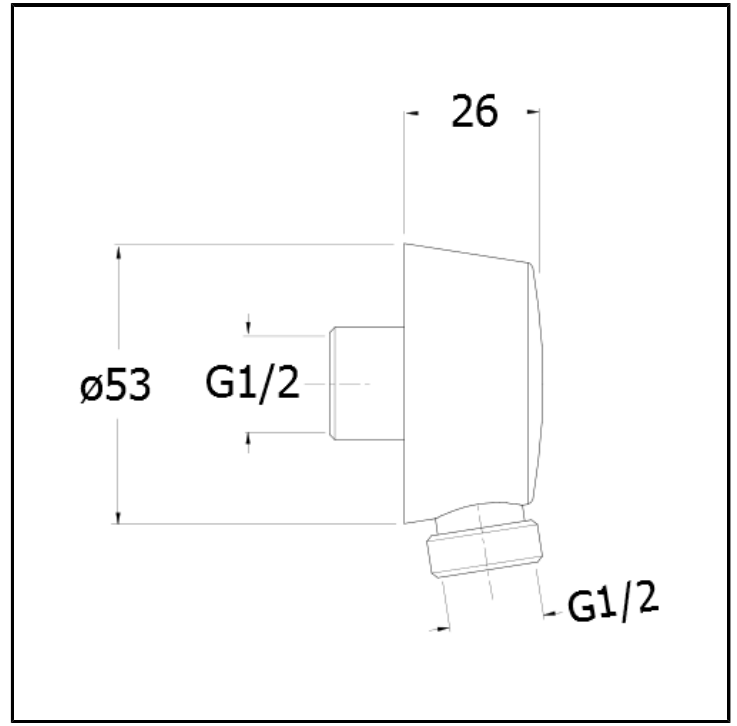

CRIPD450

1/2" wall outlet

FINITURE

- White matt
- Chrome
- Polished black chrome
- Brushed black chrome
- Polished metallic
- Brushed metallic
- Black matt
- Yellow gold oro
- PVD polished rose gold
- PVD brushed rose gold
- Brushed old brass