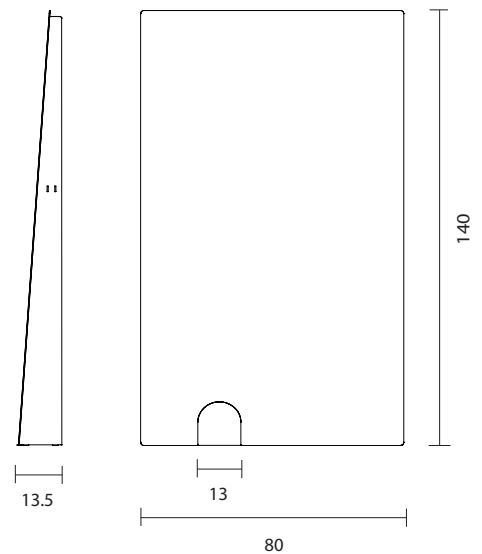

Structure: Aluminium

Voltage: 230 V

Supply: Electrical cord with plug

Cable length: 200 cm

Light Source: LED strip 7W 2700K 525Lm
+LED COB 8W 2700K 632Lm

JERRY!

315000600005 white lacquered

 16 kg
18 kg