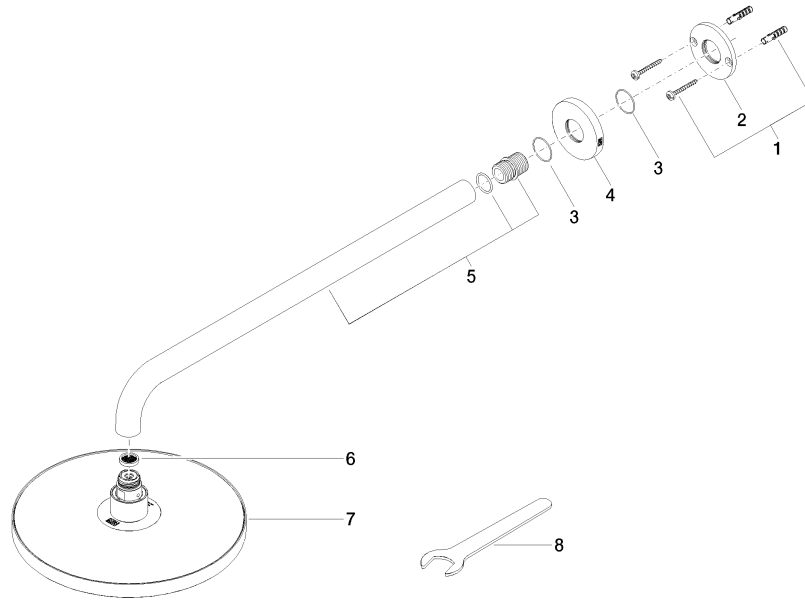

**Rain shower with wall fixing 220 mm - Brushed Bronze**

TARA

28 649 970

- 450mm projection
- rain shower Ø 220 mm
- PURE RAIN, max. flow rate 14 l/min (at 3 bar)
- Function from: 7 l/min
- rosette Ø 60 mm
- 1/2" connection
- with anti-scale system
- quick clearing
- WRAS 2212012

**Recommended miscellaneous**

- Concealed wall elbow -** 35 085 970 90
- min. recess depth 90 mm
  - max. recess depth 163 mm

28 649 970

mm [inches]

Flow rate chart

Codes & Standards

DIN 4109

EN 1112

ISO 3822

Scottish Water  
Byelaws

UK Water Supply  
Regulations

Ü-Zeichen

Rain shower with wall fixing 220 mm - Brushed Bronze

TARA

28 649 970

Certificates

DVGW\_DW-  
6517DN0

LGA\_38

WRAS\_2212

28 649 970

Product version from 3/13/2017

Rain shower with wall fixing 220 mm - Brushed Bronze

TARA

28 649 970