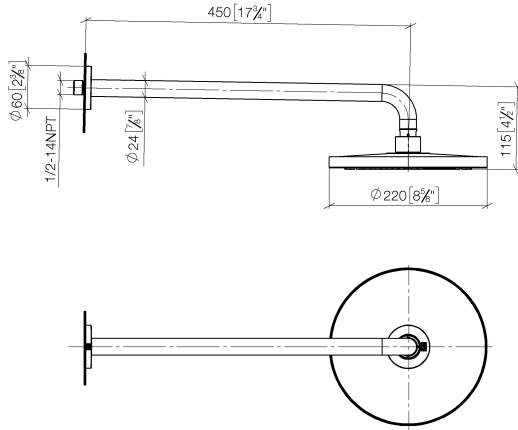

**Rain shower with wall fixing 220 mm - Brushed Bronze**

TARA

28 649 970

- 450mm projection
- rain shower Ø 220 mm
- PURE RAIN, max. flow rate 14 l/min (at 3 bar)
- Function from: 7 l/min
- rosette Ø 60 mm
- 1/2" connection
- with anti-scale system
- quick clearing
- WRAS 2212012

Fits: TARA, LISSÉ, VAIA, META

	Brushed Bronze	28 649 970-42
	Chrome	28 649 970-00
	Brushed Platinum	28 649 970-06
	Platinum	28 649 970-08
	Dark Chrome	28 649 970-19
	Light Gold	28 649 970-26
	Brushed Light Gold	28 649 970-27
	Brushed Durabronze (23kt Gold)	28 649 970-28
	Matte Black	28 649 970-33
	Brushed Champagne (22kt Gold)	28 649 970-46
	Champagne (22kt Gold)	28 649 970-47
	Brushed Chrome	28 649 970-93
	Brushed Dark Platinum	28 649 970-99

**Recommended miscellaneous**

- Concealed wall elbow -** 35 085 970 90
- min. recess depth 90 mm
  - max. recess depth 163 mm

28 649 970

mm [inches]

Flow rate chart

Codes & Standards

DIN 4109

EN 1112

DVGW\_DW-  
6517DN0

LGA\_38

WRAS\_2212

28 649 970

Product version from 3/13/2017

Rain shower with wall fixing 220 mm - Brushed Bronze

TARA

28 649 970