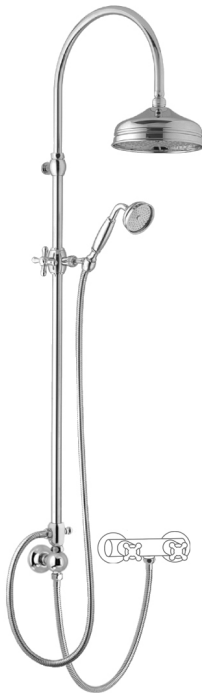

Telescopic colonial exposed

Telescopic colonial exposed
30026/ED-VO

TECHNICAL INFORMATION

Traditional telescopic and turning shower column with adjustable mounting with articulated shower holder, diverter and external holder with brass flexible hose cm 60. Ø220 non-liming inspectable and serviceable traditional shower head in brass/stainless steel. Brass inspectable and serviceable traditional one jet shower. Brass double spiral flexible hose cm 150. OLD BRASS

Flow rate:

? Doccia o soffione?

PICTURE

SPARE PARTS

FEATURES

Rain jet

Non-liming

adjustable telescopic shower column