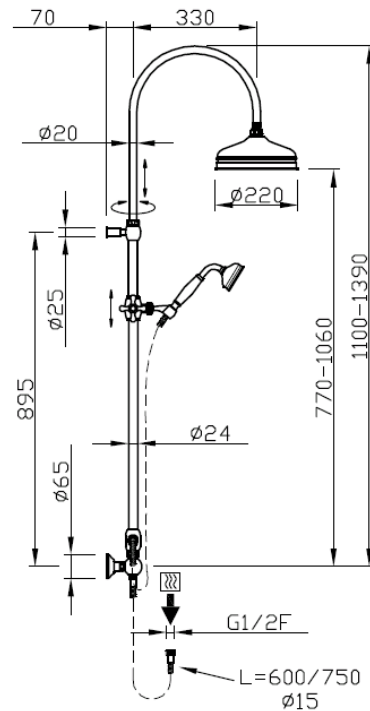

Telescopic colonial exposed

Telescopic colonial exposed
30026/ED-VO

TECHNICAL INFORMATION

Traditional telescopic and turning shower column with adjustable mounting with articulated shower holder, diverter and external holder with brass flexible hose cm 60. Ø220 non-liming inspectable and serviceable traditional shower head in brass/stainless steel. Brass inspectable and serviceable traditional one jet shower. Brass double spiral flexible hose cm 150. OLD BRASS

Flow rate:

? Doccia o soffione?

PICTURE

SPARE PARTS

FEATURES

Rain jet

Non-liming

adjustable telescopic shower column

TECHNICAL DRAWING

FINISHINGS