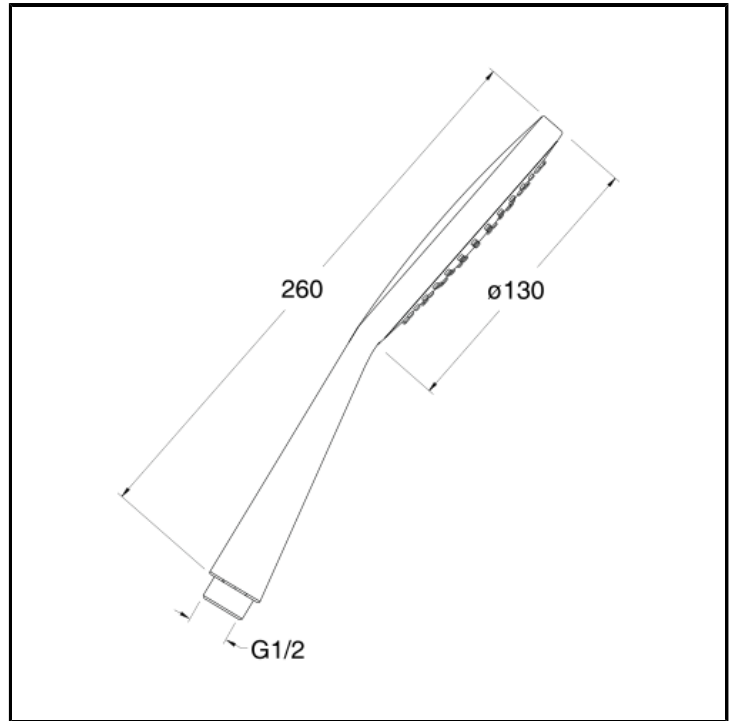

CRIPD119

Anti-lime hand shower

FINITURE

 Chrome

CHARACTERISTICS

-

FEATURES FROM TECHNOLOGIES

-